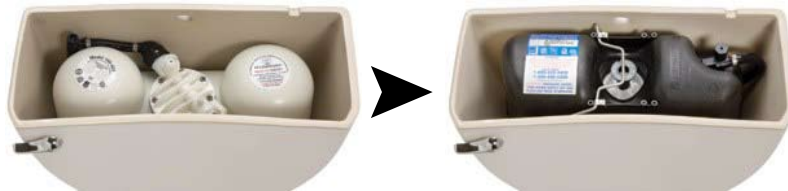

# **FLUSHMATE®**

## **PRESSURE-ASSIST CHANGE-OUT KITS**

**EACH KIT CONTAINS:**

- Flushmate® System
- Mounting Hardware
- Installation Wrench
- Flush Handle
- Owner's Manual

**UPGRADE ADVANTAGES:**

- Millions of FLUSHMATE's Sold
- Proven Technology with 25 Years of Experience
- 10-Year Warranty
- Field-Tested "Plumber Approved"