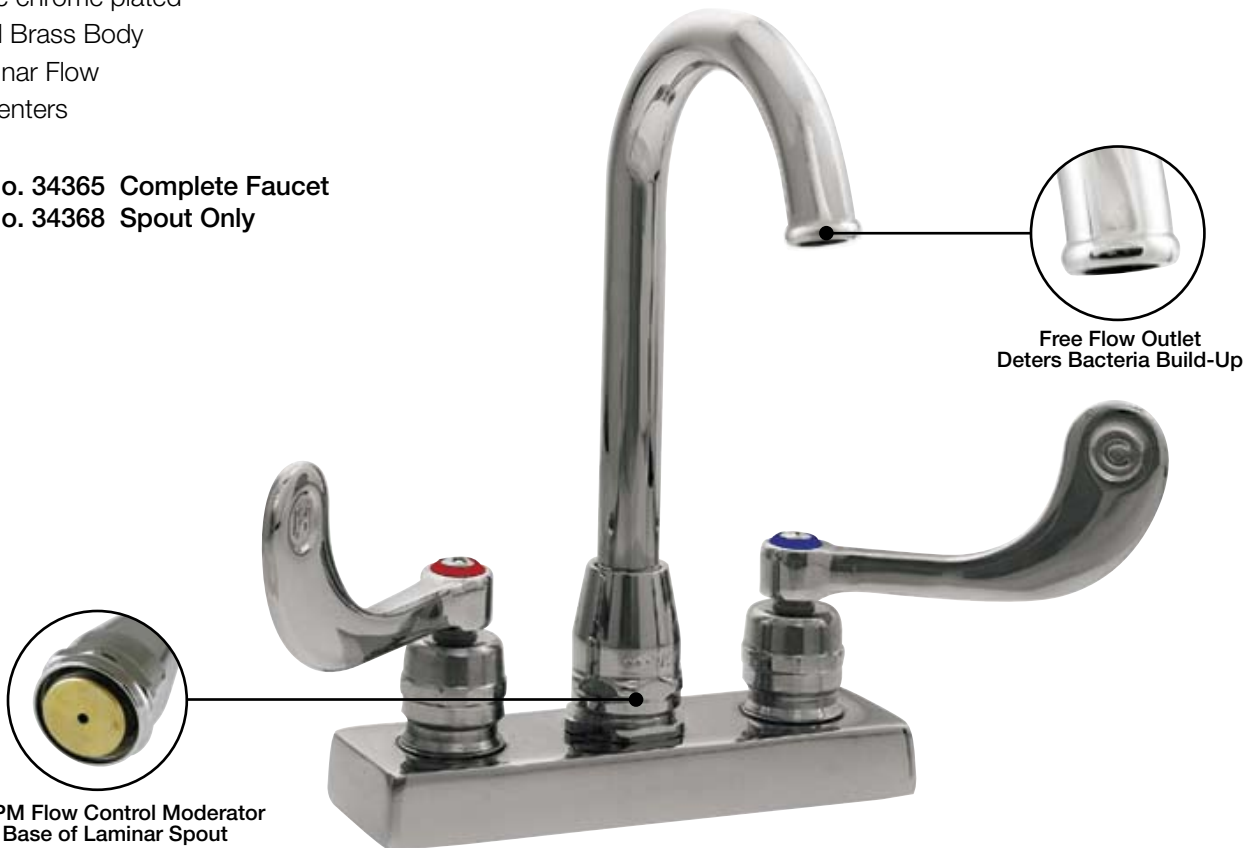

PlumbMaster, Inc.

NEW PRODUCT

PlumbMaster 4" Centerset Faucet with Laminar Flow Spout

- 4-1/2" Reach Gooseneck, 8-1/2" Overall Height
- Uses 1/4 Turn Ceramic Disc Cartridges (Cat. No. 09066)
- Integral 1/2" Shank Inlets
- Triple chrome plated
- Solid Brass Body
- Laminar Flow
- 4" Centers

Cat. No. 34365 Complete Faucet
Cat. No. 34368 Spout Only

2.0 GPM Flow Control Moderator
at Base of Laminar Spout

Free Flow Outlet
Deters Bacteria Build-Up