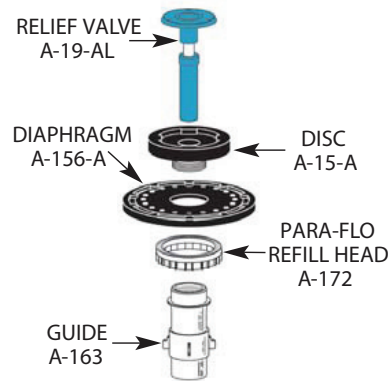

PlumbMaster, Inc.

NEW PRODUCT

SLOAN[®] "Drop-In" Repair Kits

- For Use on ALL Diaphragm-type Exposed or Concealed "Royal" and "Regal" Flush Valves

Cat. No. 70521 A-43-A Urinal Kit (0.5 gpf)

Cat. No. 70520 A-44-A Closet Kit (2.4 gpf)

A-43-A

3301081

0.5 gpf/1.9 Lpf

Green Relief Valve

A-44-A

3301024

2.4 gpf/9.0 Lpf

Blue Relief Valve