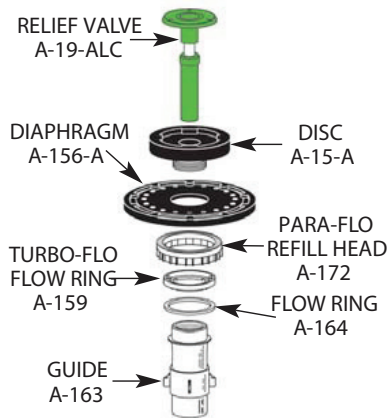

PlumbMaster, Inc.

NEW PRODUCT

SLOAN[®] "Drop-In" Repair Kits

- For Use on ALL Diaphragm-type Exposed or Concealed "Royal" and "Regal" Flush Valves

Cat. No. 70521 A-43-A Urinal Kit (0.5 gpf)

Cat. No. 70520 A-44-A Closet Kit (2.4 gpf)

A-43-A

3301081

0.5 gpf/1.9 Lpf

Green Relief Valve

A-44-A

3301024

2.4 gpf/9.0 Lpf

Blue Relief Valve