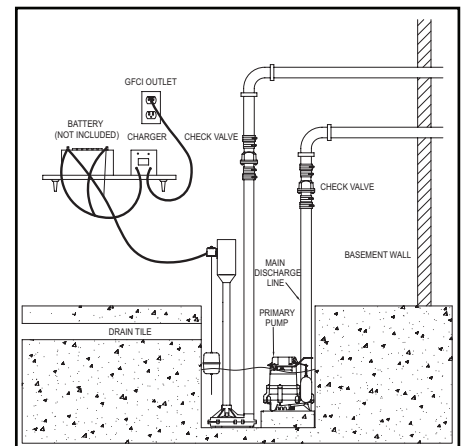

PlumbMaster, Inc.

NEW PRODUCT

Aquanot II Battery Backup Pedestal Sump Pump

EXTRA PROTECTION FOR PRIMARY PUMP FAILURE

- Pump has Heavy Duty 12 Volt Motor and Positive Contact Float Switch
- Stainless Steel Column and Shaft
- Noncorrosive Base Assembly
- Discharges Water as Fast as Many Primary Pumps
- Equipped with Automatic Electronic 25 Amp Charger to Maintain and Recharge Battery
- Pump Alarm Included
- Battery & Battery Case Sold Separately
- OEM Ref. No. 585

Cat. No. 59660 Aquanot II Pump Battery Backup Pedestal Pump

Cat. No. 59661 AGM Sealed Battery

Cat. No. 59662 Battery Case

THE aquanot®
Series by ZOLLER

Phone: 1-800-523-5130 • Fax: 1-800-338-1867 • www.plumbmaster.com