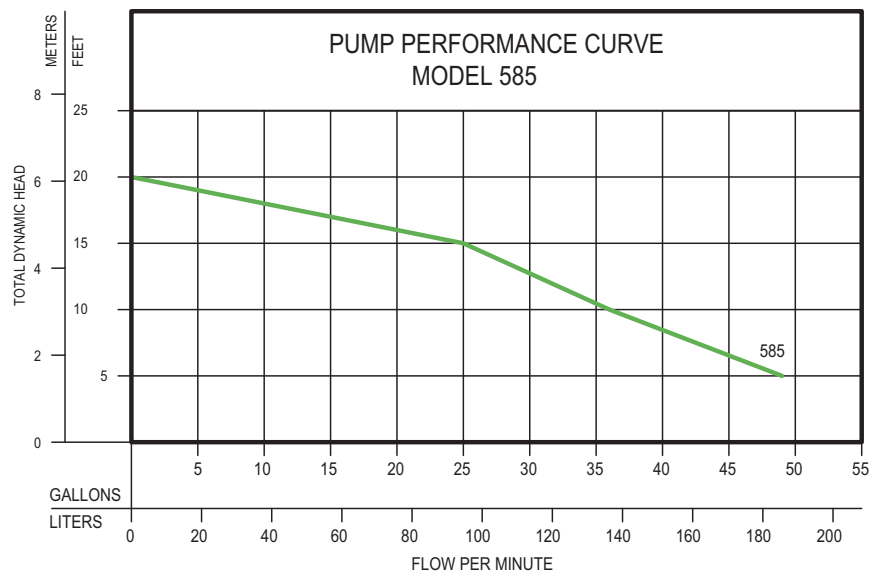

PlumbMaster, Inc.

NEW PRODUCT

Aquanot II Battery Backup Pedestal Sump Pump

EXTRA PROTECTION FOR PRIMARY PUMP FAILURE

- Pump has Heavy Duty 12 Volt Motor and Positive Contact Float Switch
- Stainless Steel Column and Shaft
- Noncorrosive Base Assembly
- Discharges Water as Fast as Many Primary Pumps
- Equipped with Automatic Electronic 25 Amp Charger to Maintain and Recharge Battery
- Pump Alarm Included
- Battery & Battery Case Sold Separately
- OEM Ref. No. 585

Cat. No. 59660 Aquanot II Pump Battery Backup Pedestal Pump

Cat. No. 59661 AGM Sealed Battery

Cat. No. 59662 Battery Case

THE aquanot®
Series by ZOLLER

Phone: 1-800-523-5130 • Fax: 1-800-338-1867 • www.plumbmaster.com