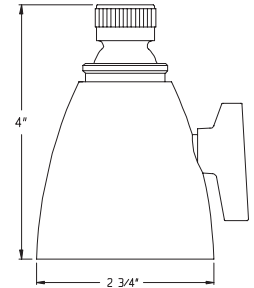

PlumbMaster, Inc.

NEW PRODUCT

Speakman Showerheads

ANYSTREAM® 6-JET SHOWERHEAD

- 48 Spray Channels
- Spray Adjusting T-Handle
- Solid Brass Construction
- Polished Chrome Finish
- 2.5 GPM Flow Control
- Commonly Used in Harrahs, Fairmont, Hilton, Wyndam, Intercontinental, Radisson, Hyatt and Doubletree Hotels
- OEM Ref. No. S-2252-AF

Cat. No. 51190

SPEAKMAN
Absolutely the best.

ANYSTREAM 2000® 5-JET SHOWERHEAD

- 50 Powerful Full-Body Sprays
- 8 Center Pulsating Massage Jets
- Spray Adjusting T-Handle
- 3-1/2" Face Diameter
- Polished Chrome Finish with Chrome Plated Plungers and Center Spray
- 2.5 GPM Flow Control
- Commonly Used in Sheraton and Four Points Sheraton Hotels
- OEM Ref. No. S-2005-HOTEL

Cat. No. 51191

SPEAKMAN
Absolutely the best.

ANYSTREAM 2000® 5-JET SHOWERHEAD

- 50 Powerful Full-Body Sprays
- 8 Center Pulsating Massage Jets
- Spray Adjusting T-Handle
- 4-1/4" Face Diameter
- Polished Chrome Finish with Chrome Plated Plungers and Center Spray
- 2.5 GPM Flow Control
- Commonly Used in Marriott Hotels
- OEM Ref. No. S-2005-HB