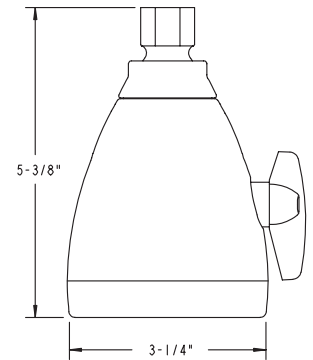

Cat. No. 51190

SPEAKMAN
Absolutely the best.

ANYSTREAM 2000® 5-JET SHOWERHEAD

- 50 Powerful Full-Body Sprays
- 8 Center Pulsating Massage Jets
- Spray Adjusting T-Handle
- 3-1/2" Face Diameter
- Polished Chrome Finish with Chrome Plated Plungers and Center Spray
- 2.5 GPM Flow Control
- Commonly Used in Sheraton and Four Points Sheraton Hotels
- OEM Ref. No. S-2005-HOTEL

Cat. No. 51191

SPEAKMAN
Absolutely the best.

ANYSTREAM 2000® 5-JET SHOWERHEAD

- 50 Powerful Full-Body Sprays
- 8 Center Pulsating Massage Jets
- Spray Adjusting T-Handle
- 4-1/4" Face Diameter
- Polished Chrome Finish with Chrome Plated Plungers and Center Spray
- 2.5 GPM Flow Control
- Commonly Used in Marriott Hotels
- OEM Ref. No. S-2005-HB