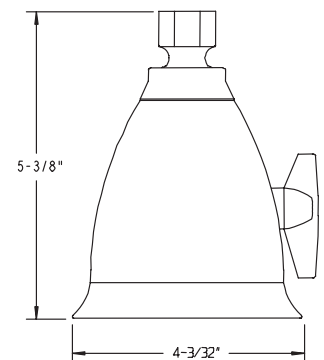

Phone: 1-800-523-5130 • Fax: 1-800-338-1867 • www.plumbmaster.com