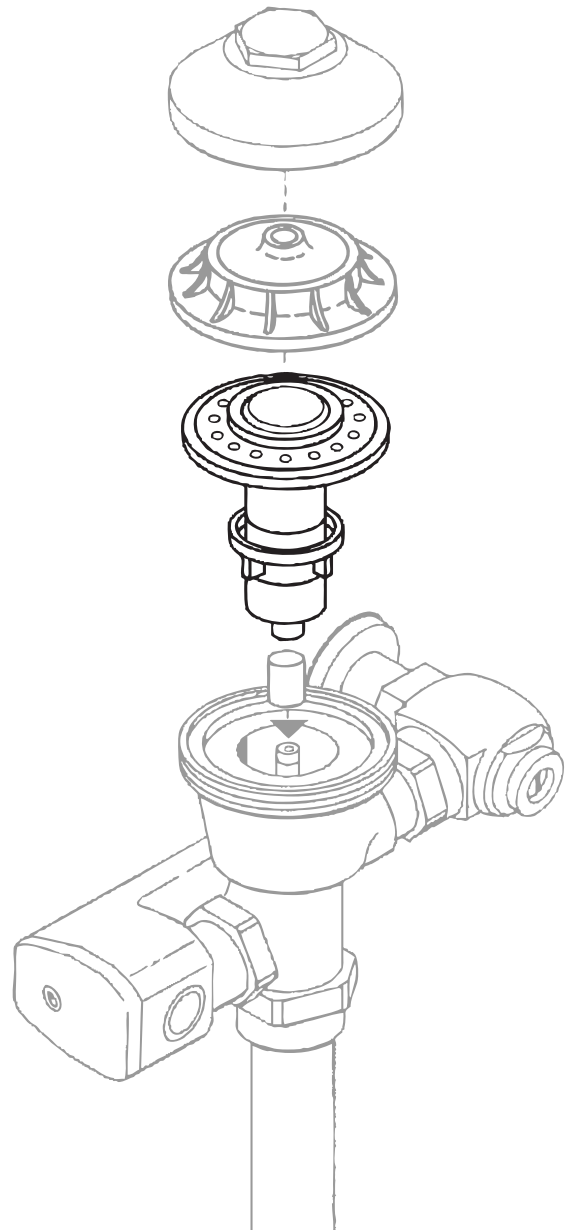

PlumbMaster, Inc.

NEW PRODUCT

Zurn RetroFlush Drop-In Kits

FOR SOLENOID OPERATED FLUSH VALVES

- With Chemical and Clog Resistant Diaphragm
- Each Kit Includes the Diaphragm, Diaphragm Disc, Flow Ring, Guide Ring, Cylinder Slide, Volume Control, Filter and Filter Retainer

Cat. No. 71648 Zurn Drop-In Kit PR6000-EC-WS Closet 3.5 GPF

Cat. No. 71649 Zurn Drop-In Kit PR6000-EC-WSI Closet 1.6 GPF

Cat. No. 71650 Zurn Drop-In Kit PR6000-EU-WS Urinal 1.5 GPF

Cat. No. 71651 Zurn Drop-In Kit PR6000-EU-WSI Urinal 1.0 GPF

	Water Closet			Urinal		
	1.6	3.5	4.5	1.0	1.5	3.0
Flow Ring						
Volume Control	Yellow	White	Black	Blue	Green	Orange
Sensor Switch #3	On	Off		On	Off	

Phone: 1-800-523-5130 • Fax: 1-800-338-1867 • www.plumbmaster.com