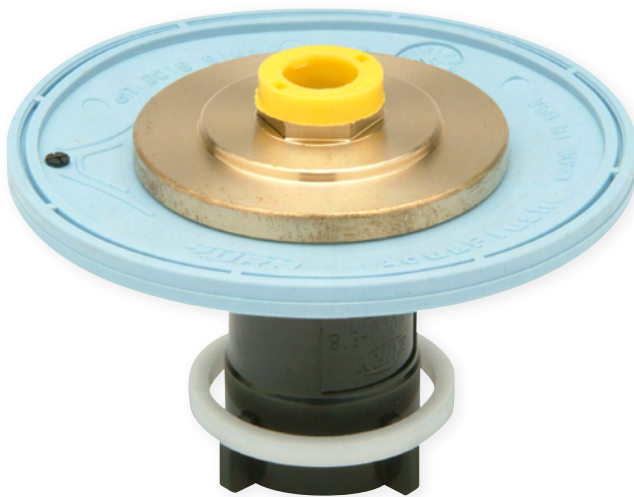

PlumbMaster, Inc.

NEW PRODUCT

Zurn RetroFlush Drop-In Kits

FOR SOLENOID OPERATED FLUSH VALVES

- With Chemical and Clog Resistant Diaphragm
- Each Kit Includes the Diaphragm, Diaphragm Disc, Flow Ring, Guide Ring, Cylinder Slide, Volume Control, Filter and Filter Retainer

Cat. No. 71648 Zurn Drop-In Kit PR6000-EC-WS Closet 3.5 GPF

Cat. No. 71649 Zurn Drop-In Kit PR6000-EC-WSI Closet 1.6 GPF

Cat. No. 71650 Zurn Drop-In Kit PR6000-EU-WS Urinal 1.5 GPF

Cat. No. 71651 Zurn Drop-In Kit PR6000-EU-WSI Urinal 1.0 GPF

	Water Closet			Urinal		
	1.6	3.5	4.5	1.0	1.5	3.0
Flow Ring						
Volume Control	Yellow	White	Black	Blue	Green	Orange
Sensor Switch #3	On	Off		On	Off	

Phone: 1-800-523-5130 • Fax: 1-800-338-1867 • www.plumbmaster.com