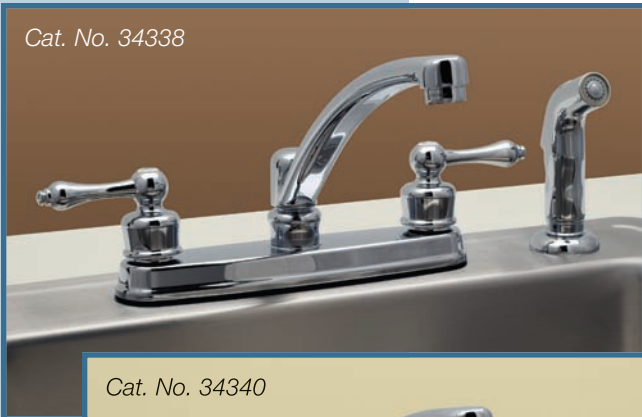

# Look what's new in the kitchen from the eternity® faucet family

Cat. No. 34336

## Hi-Rise Spout Kitchen Faucets

- 2.2 GPM Energy Saving Aerator
- Mounting Shanks on 8" Centers
- Machined Brass Underbody with "K" Copper Waterways
- Heavy Basin Mount Washers with Solid Brass Mounting and Coupling Nuts
- Triple Chrome Plating
- Ceramic Cartridges
- Lever Handles
- 9-1/2" Chrome Plated Brass Hi-Rise Spout

## Oval Spout Kitchen Faucets

- 2.2 GPM Energy Saving Aerator
- Mounting Shanks on 8" Centers
- Machined Brass Underbody with "K" Copper Waterways
- Heavy Basin Mount Washers with Solid Brass Mounting and Coupling Nuts
- Triple Chrome Plating
- Ceramic Cartridges
- Available with Lever or Acrylic Handles
- Chrome Plated Brass Oval Tube Spout with 9" Reach