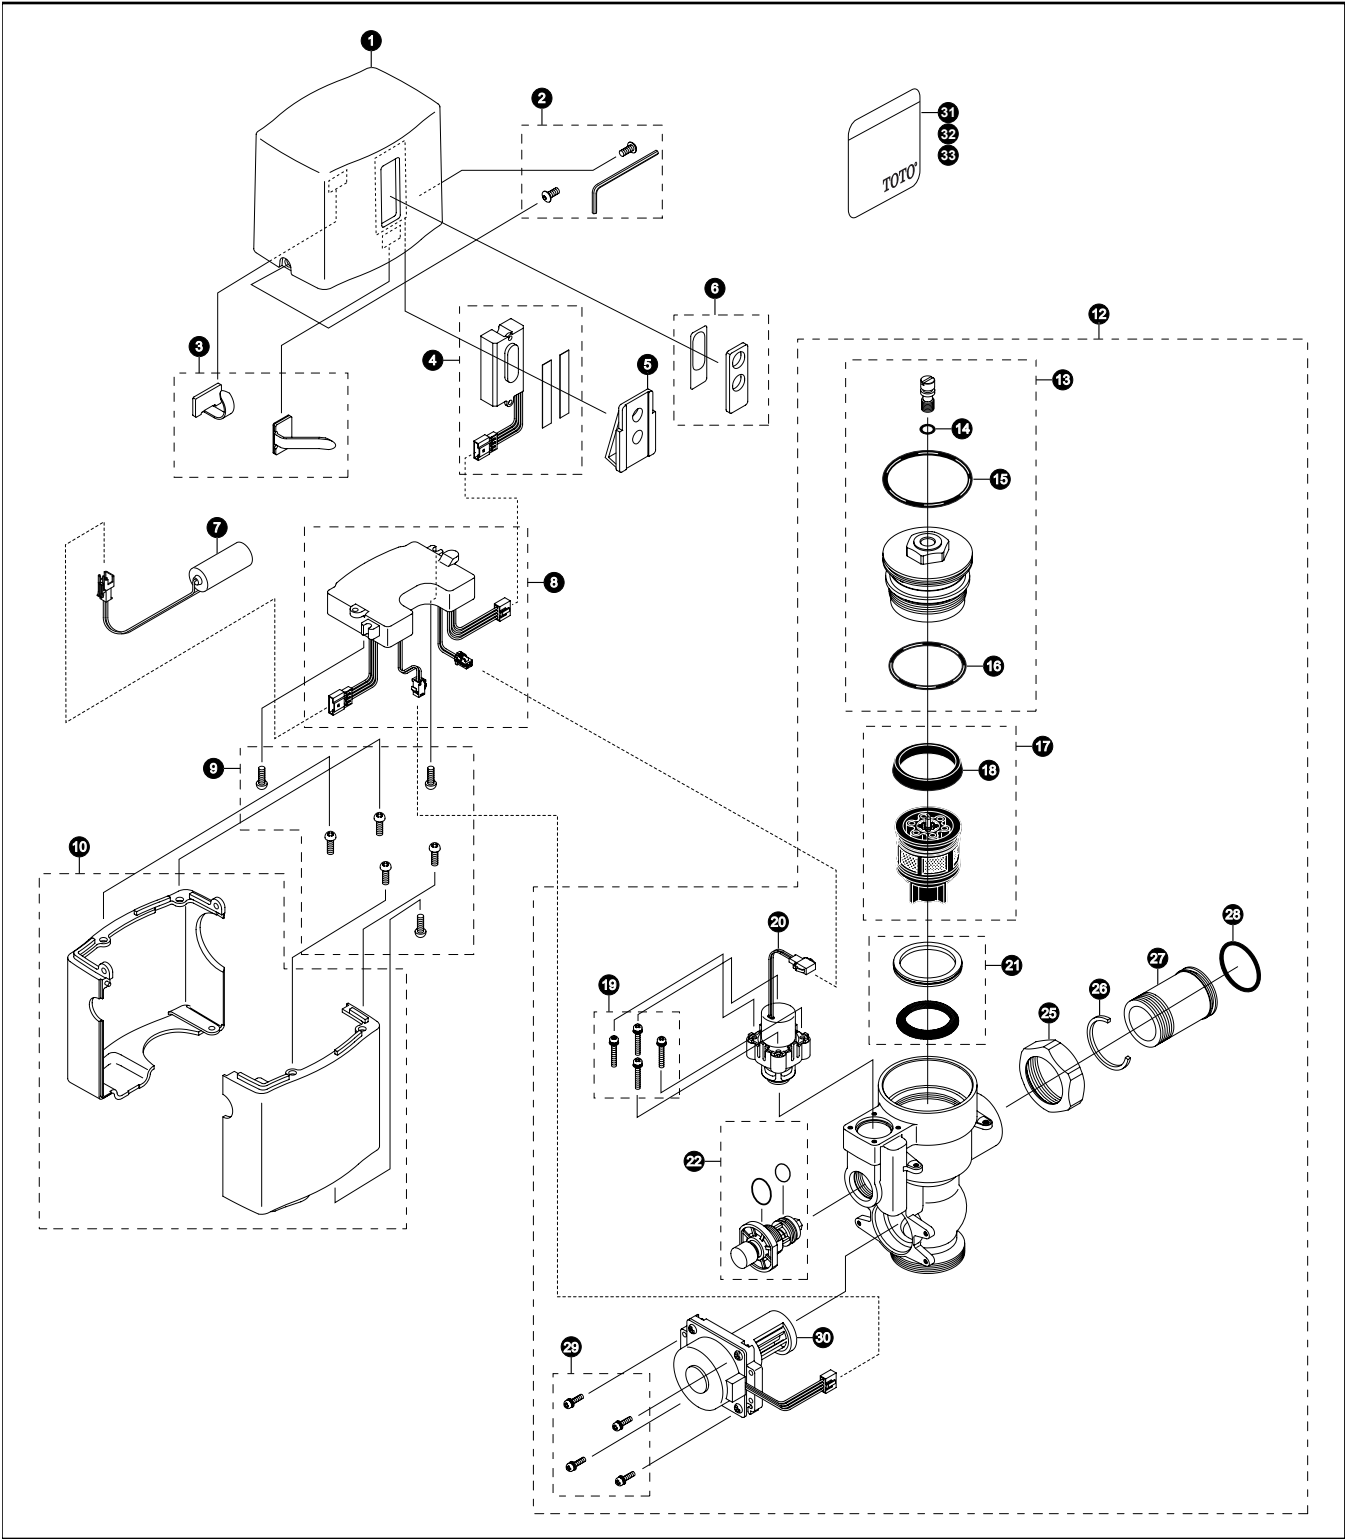

TEU1LN#CP Series

TEU1LN12#CP
TEU1LN22#CP
TEU1LN#CP

EcoPower® Sensor High Efficiency Urinal Flush Valve
Exposed - 0.5 GPF
Hydro-Power Charge

TEU1LN#CP Series

TEU1LN12#CP
TEU1LN22#CP
TEU1LN#CP

EcoPower® Sensor High Efficiency Urinal Flush Valve Exposed - 0.5 GPF Hydro-Power Charge

Item	Part	Description	Item	Part	Description
1	TH559EDV511	Top Cover	Vacuum Breaker Sets		
2	8HU5016	Vandal Resist Set Screw & Allen Wrench Kit	VB9CP-12		Exposed - Top Spud (3/4" Outlet)
3	TH559EDV517	Clamp Set	VB9CP-22		Exposed - Top Spud (1-1/4" Outlet)
4	TH559EDV536	Sensor Controller & Packing Set (0.5 Gpf only)	Notes		
5	TH559EDV516	Holder	For additional information, refer to the individual vacuum breaker parts sheets.		
6	TH559EDV514	Glass & Packing Set			
7	TH559EDV410R	Back-Up Battery			
8	TH559EDV519	Controller (Urinal)			
9	TH559EDV513	M4 Screws (5 pieces)			
10	TH559EDV512	Lower Cover Set			
12	TH559EDV502	Valve Body For Exposed (Urinal 1.0/0.5 GPF)			
13	TH559EDV508	Valve Cap Assy (Toilet 3.5 GPF)(Urinal 1.0/0.5 GPF)			
14	TH305SV111	O-Rings (Cap Screw)(10 Pieces)			
15	TH305SV120	O-Rings (Valve Cap)(10 Pieces)			
16	TH305SV112	O-Rings (Valve Guide)(10 Pieces)			
17	TH323V104R	Piston Assembly (1.0/0.5 - 3.5 GPF)			
18	TH305SV103	U-Packing (For Piston)(10 Pieces)			
19	TH559EDV301	Double Sems Screws M3 (4 pieces)			
20	TH559EDV510	Solenoid Unit & Diaphragm Assy			
21	TH321	Seal Washer Kit			
22	TH559EDV506	Manual Flushing Button			
25	TH305SV113	Nut			
26	TH305SV105	Locking Rings (10 Pieces)			
27	TH305SV114	Tail Piece			
28	TH305SV106	O-Rings (Tail Piece)(10 Pieces)			
29	TH559EDV505	Double Sems Screws M3 (4 pieces)			
30	TH559EDV504	Hydro-Power Generator (Urinal)			
31	0EU5161	0.5 GPF Water Saving Sticker (English)			
32	0EU3018	0.5 GPF Water Saving Sticker (Spanish)			
33	0EU3016	0.5 GPF Water Saving Sticker (French)			

Product Number Explanations

Flush Valve

(T) Fitting
(E) Electronic
(U) Urinal 0.5 Gpf
(1) Exposed
(L) HET/HEU Dynamo (Hydro Generator)
(N) Neutral Rough-In
(1) 3/4" Outlet
(2) Top Spud
(#CP) Chrome Finish

Flush Valve

(T) Fitting
(E) Electronic
(U) Urinal 0.5 Gpf
(1) Exposed
(L) HET/HEU Dynamo (Hydro Generator)
(N) Neutral Rough-In
(2) 1-1/4" Outlet
(2) Top Spud
(#CP) Chrome Finish