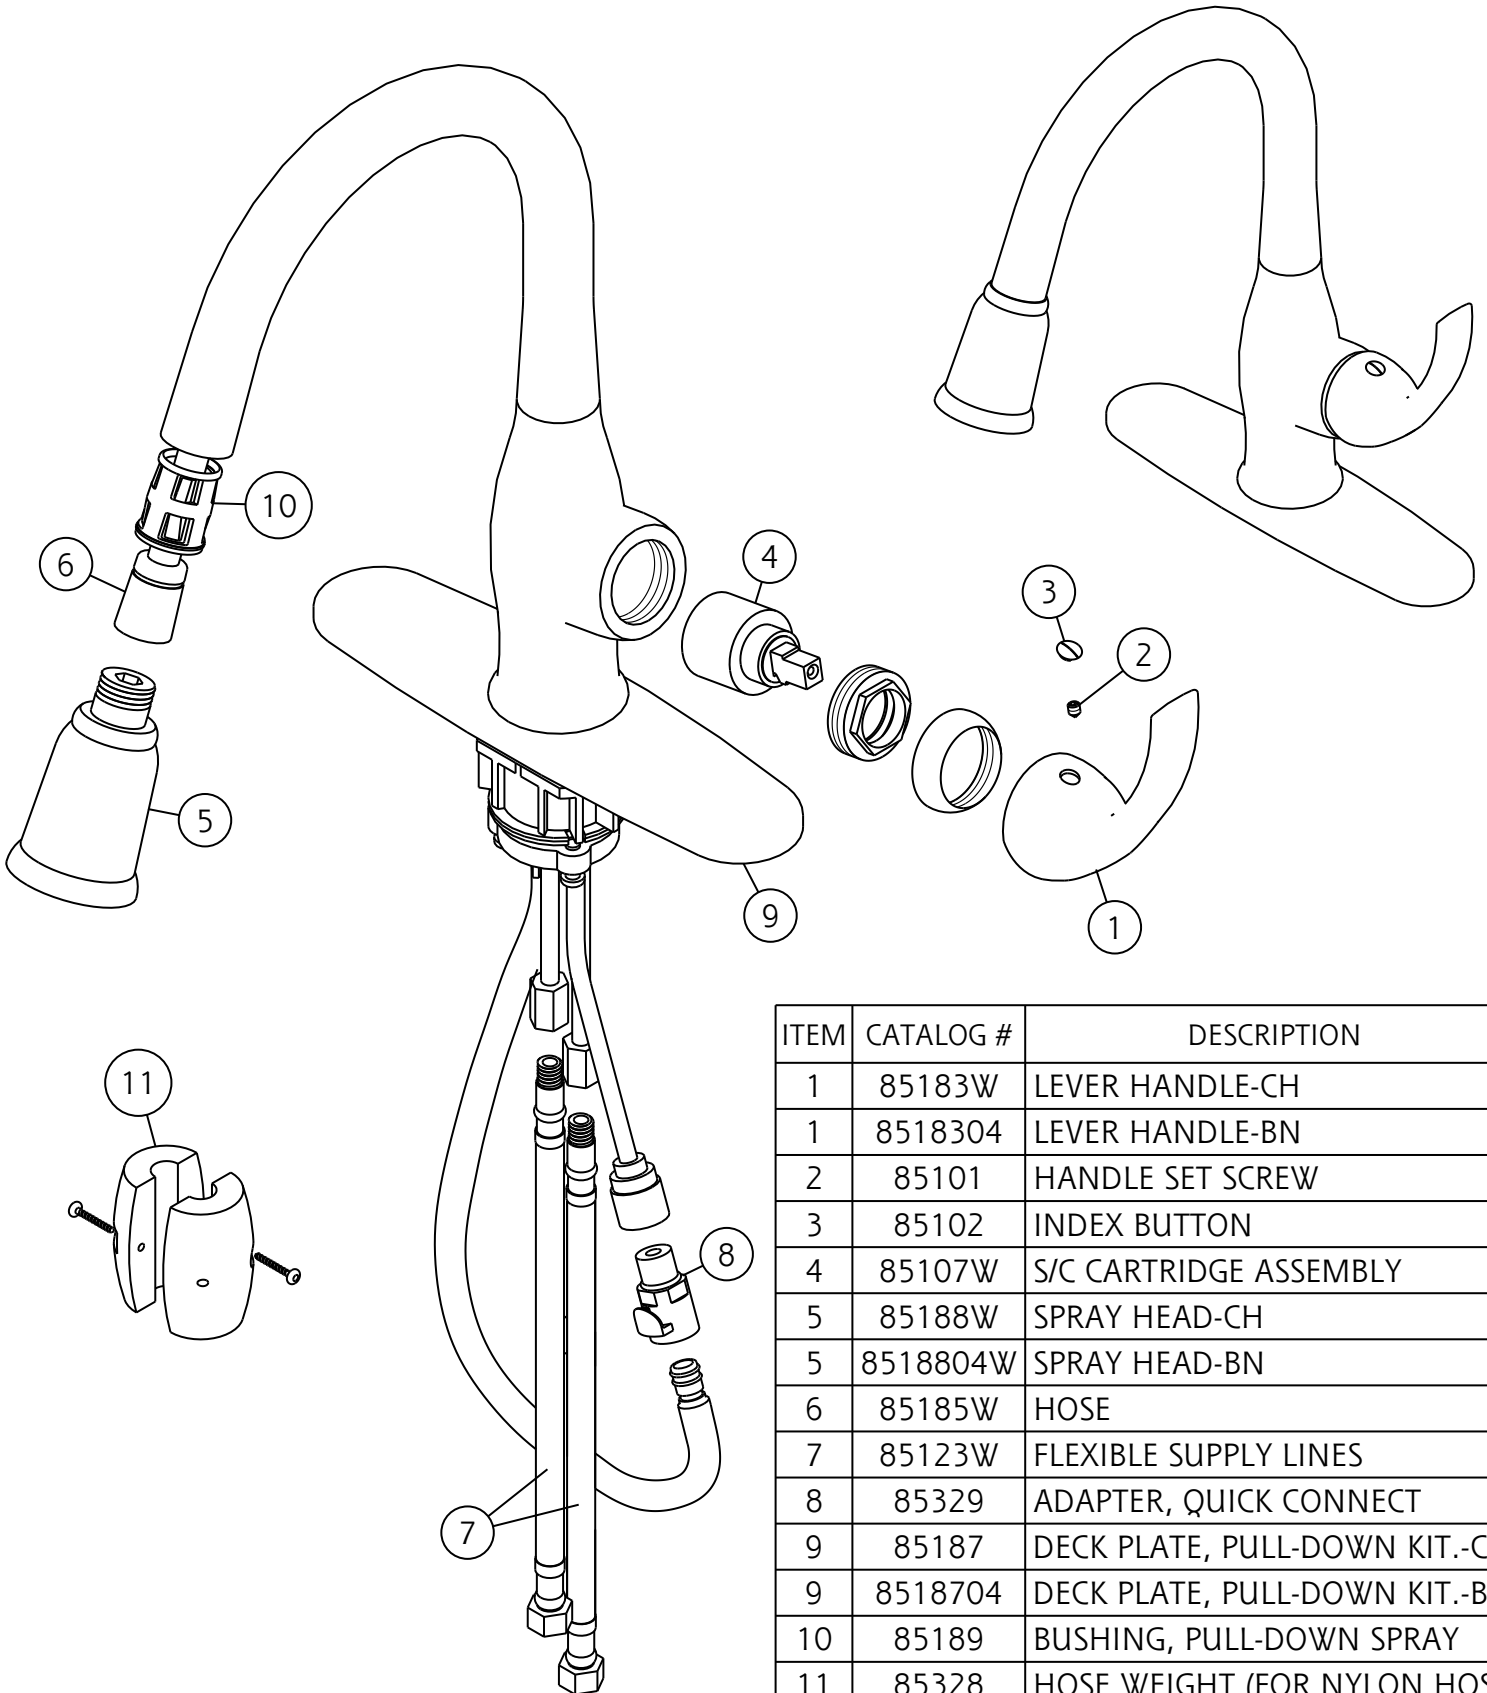

WOLVERINE BRASS, INC.

FINALE 14" PULL-DOWN-SPRAY KITCHEN FAUCET

85032 - CHROME
85033 - BRUSH NICKEL

ITEM	CATALOG #	DESCRIPTION
1	85183W	LEVER HANDLE-CH
1	8518304	LEVER HANDLE-BN
2	85101	HANDLE SET SCREW
3	85102	INDEX BUTTON
4	85107W	S/C CARTRIDGE ASSEMBLY
5	85188W	SPRAY HEAD-CH
5	8518804W	SPRAY HEAD-BN
6	85185W	HOSE
7	85123W	FLEXIBLE SUPPLY LINES
8	85329	ADAPTER, QUICK CONNECT
9	85187	DECK PLATE, PULL-DOWN KIT.-CH
9	8518704	DECK PLATE, PULL-DOWN KIT.-BN
10	85189	BUSHING, PULL-DOWN SPRAY
11	85328	HOSE WEIGHT (FOR NYLON HOSE)