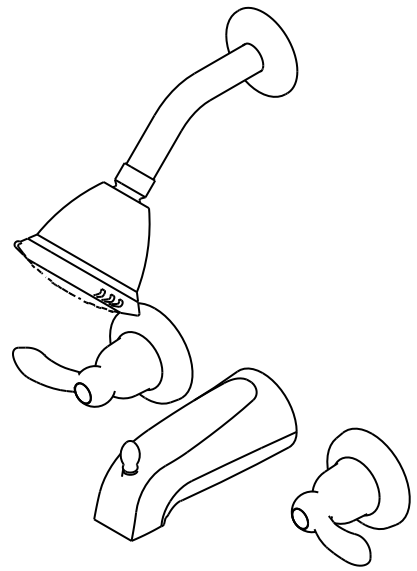

WOLVERINE BRASS, INC.

ESSENCE CHROME TWO VALVE LEVER HANDLE TUB/SHOWER UNIT

ESTO330

ITEM	CATALOG #	DESCRIPTION
1	ES00003	ESSENCE LEVER HANDLE H/C-CH
2	42196	INDEX BUTTONS H/C-WH 25810/25811
2	42194	INDEX BUTTONS H/C-CH 25810C/25811C
3	24909	SELF TAPPING SCREW 8-32x1/2"
4	43059	2 VALVE T/S FLANGE-CH
5	43058	2 VALVE T/S COVER TUBE-CH
6	24970	2 VALVE T/S STEM WAVE WASHER
7	24896	STEM EXT 2 VLV T/S-BRASS
8	57613	STEM PAIR-HOT/COLD-PLATED BRASS
8	53573	STEM-HOT-PLATED BRASS
8	53574	STEM-COLD-PLATED BRASS
9	0025750	VALVE CARTRIDGE STEM O-RING
10	53571	CARTIDGE ASSEMBLY HOT OR COLD
11	24411	2 VALVE T/S DIVERTER ASPIRATOR
12	24635	1/2"IP/SWEAT UNION BUSHING
13	24634	BRASS UNION COUPLING NUT
14	*52456	6" SHOWER ARM AND FLANGE
15	CV00013	TUB SPOUT 1/2"FI-CH
16	53695	SHOWER HEAD-CH
17	42385	3 O-RINGS
18	55729W	CARTRIDGE PULLER, 2 HANDLE FCT.

* ORIGINAL EQUIPMENT DIFFERS FROM REPAIR PART.