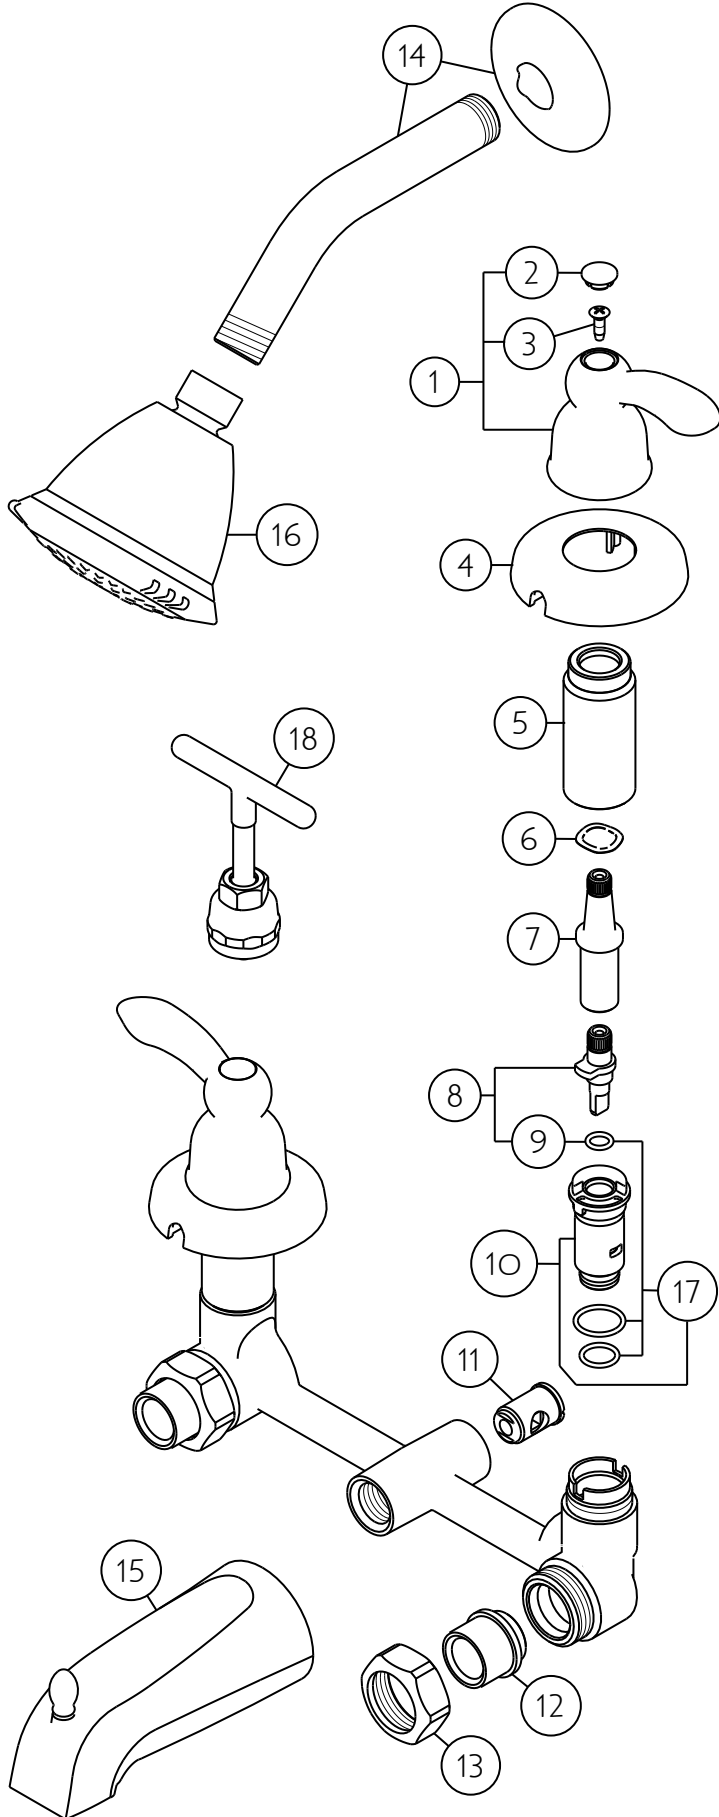

WOLVERINE BRASS, INC.

ESSENCE CHROME TWO VALVE LEVER HANDLE TUB/SHOWER UNIT

ESTO330

ITEM	CATALOG #	DESCRIPTION
1	ES00003	ESSENCE LEVER HANDLE H/C-CH
2	42196	INDEX BUTTONS H/C-WH 25810/25811
2	42194	INDEX BUTTONS H/C-CH 25810C/25811C
3	24909	SELF TAPPING SCREW 8-32x1/2"
4	43059	2 VALVE T/S FLANGE-CH
5	43058	2 VALVE T/S COVER TUBE-CH
6	24970	2 VALVE T/S STEM WAVE WASHER
7	24896	STEM EXT 2 VLV T/S-BRASS
8	57613	STEM PAIR-HOT/COLD-PLATED BRASS
8	53573	STEM-HOT-PLATED BRASS
8	53574	STEM-COLD-PLATED BRASS
9	0025750	VALVE CARTRIDGE STEM O-RING
10	53571	CARTIDGE ASSEMBLY HOT OR COLD
11	24411	2 VALVE T/S DIVERTER ASPIRATOR
12	24635	1/2"IP/SWEAT UNION BUSHING
13	24634	BRASS UNION COUPLING NUT
14	*52456	6" SHOWER ARM AND FLANGE
15	CV00013	TUB SPOUT 1/2"FI-CH
16	53695	SHOWER HEAD-CH
17	42385	3 O-RINGS
18	55729W	CARTRIDGE PULLER, 2 HANDLE FCT.

* ORIGINAL EQUIPMENT DIFFERS FROM REPAIR PART.