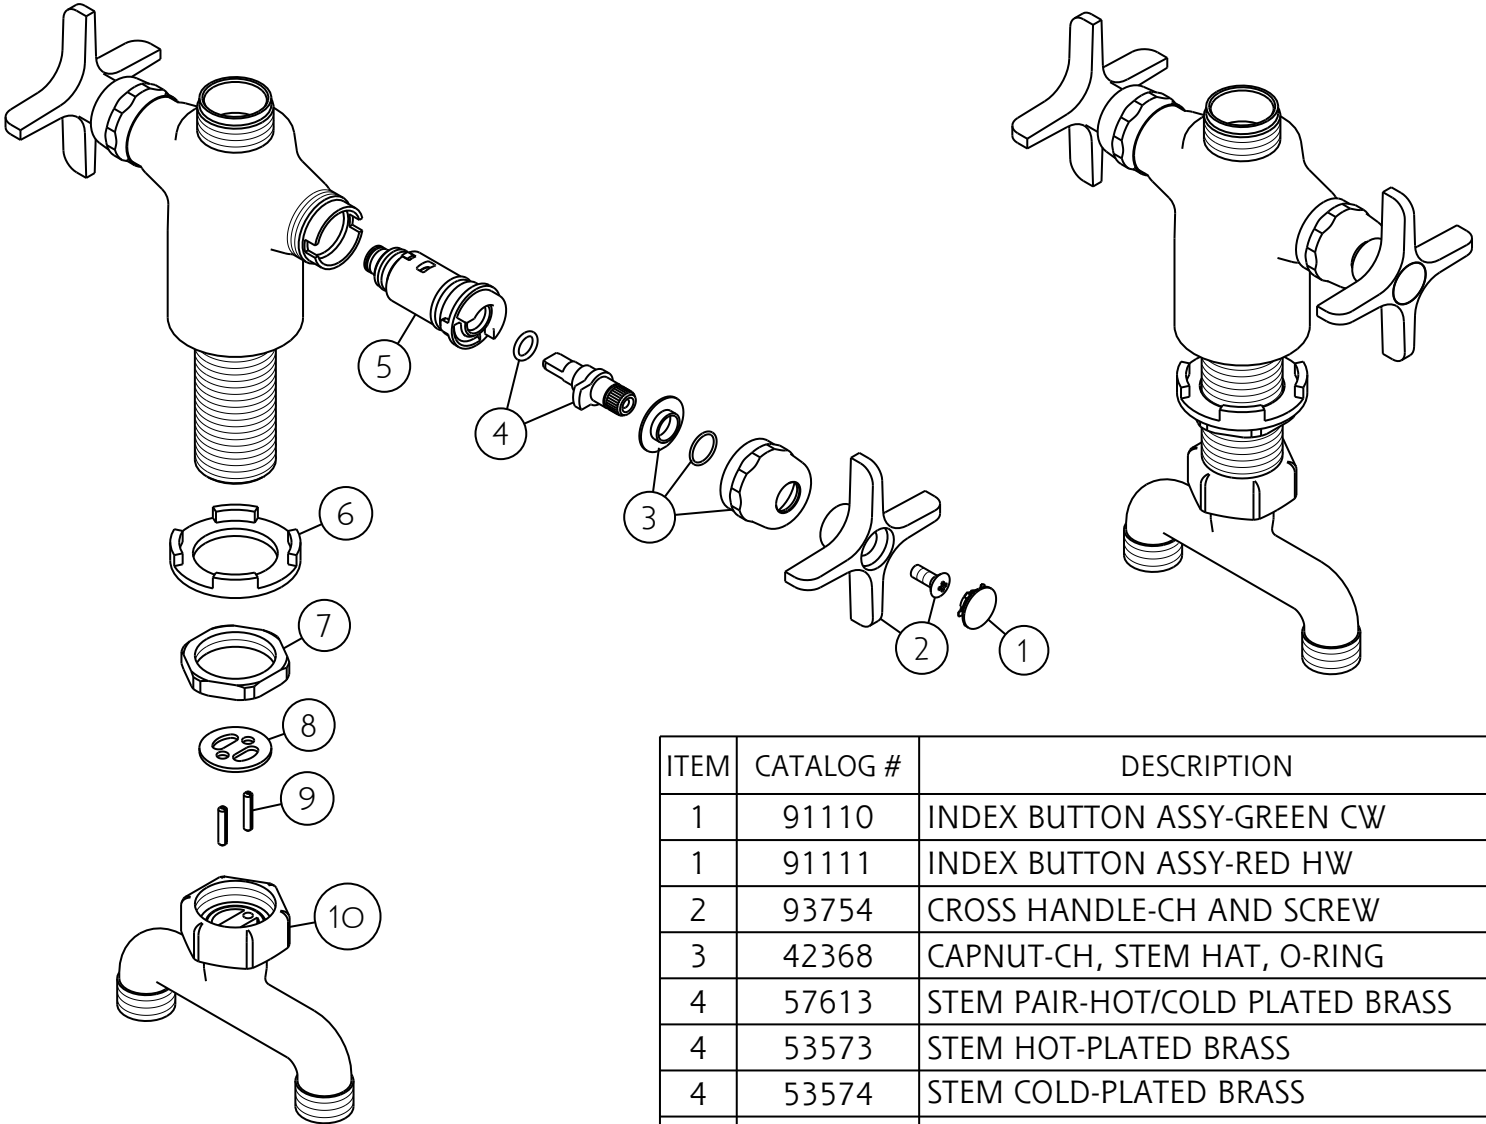

# WOLVERINE BRASS, INC. COMMERCIAL - INSTITUTIONAL TWO CROSS HANDLE SINGLE HOLE DECK MOUNT DOUBLE SERVICE FAUCET WITH CHECK VALVE, LESS SPOUT

93310CV

ITEM	CATALOG #	DESCRIPTION
1	91110	INDEX BUTTON ASSY-GREEN CW
1	91111	INDEX BUTTON ASSY-RED HW
2	93754	CROSS HANDLE-CH AND SCREW
3	42368	CAPNUT-CH, STEM HAT, O-RING
4	57613	STEM PAIR-HOT/COLD PLATED BRASS
4	53573	STEM HOT-PLATED BRASS
4	53574	STEM COLD-PLATED BRASS
5	53576	CARTRIDGE ASSY WITH CHECK VALVE
6	00655910	CAST IRON LOCWASHER
7	24781	LOCNUT
8	09102010	PACKING WASHER
9	24959	ROLL PIN
10	09102312C	ELBOW ASSEMBLY
11	23887	SCREW 8-32x1/2" OVAL-CH
12	25615	RED INDEX HANDLE SCREW RING
12	25616	BLUE INDEX HANDLE SCREW RING
13	MF00043	CANOPY WRISTBLADE HANDLE PAIR-CH
14	42366	CAPNUT-NICKEL, STEM HAT, O-RING