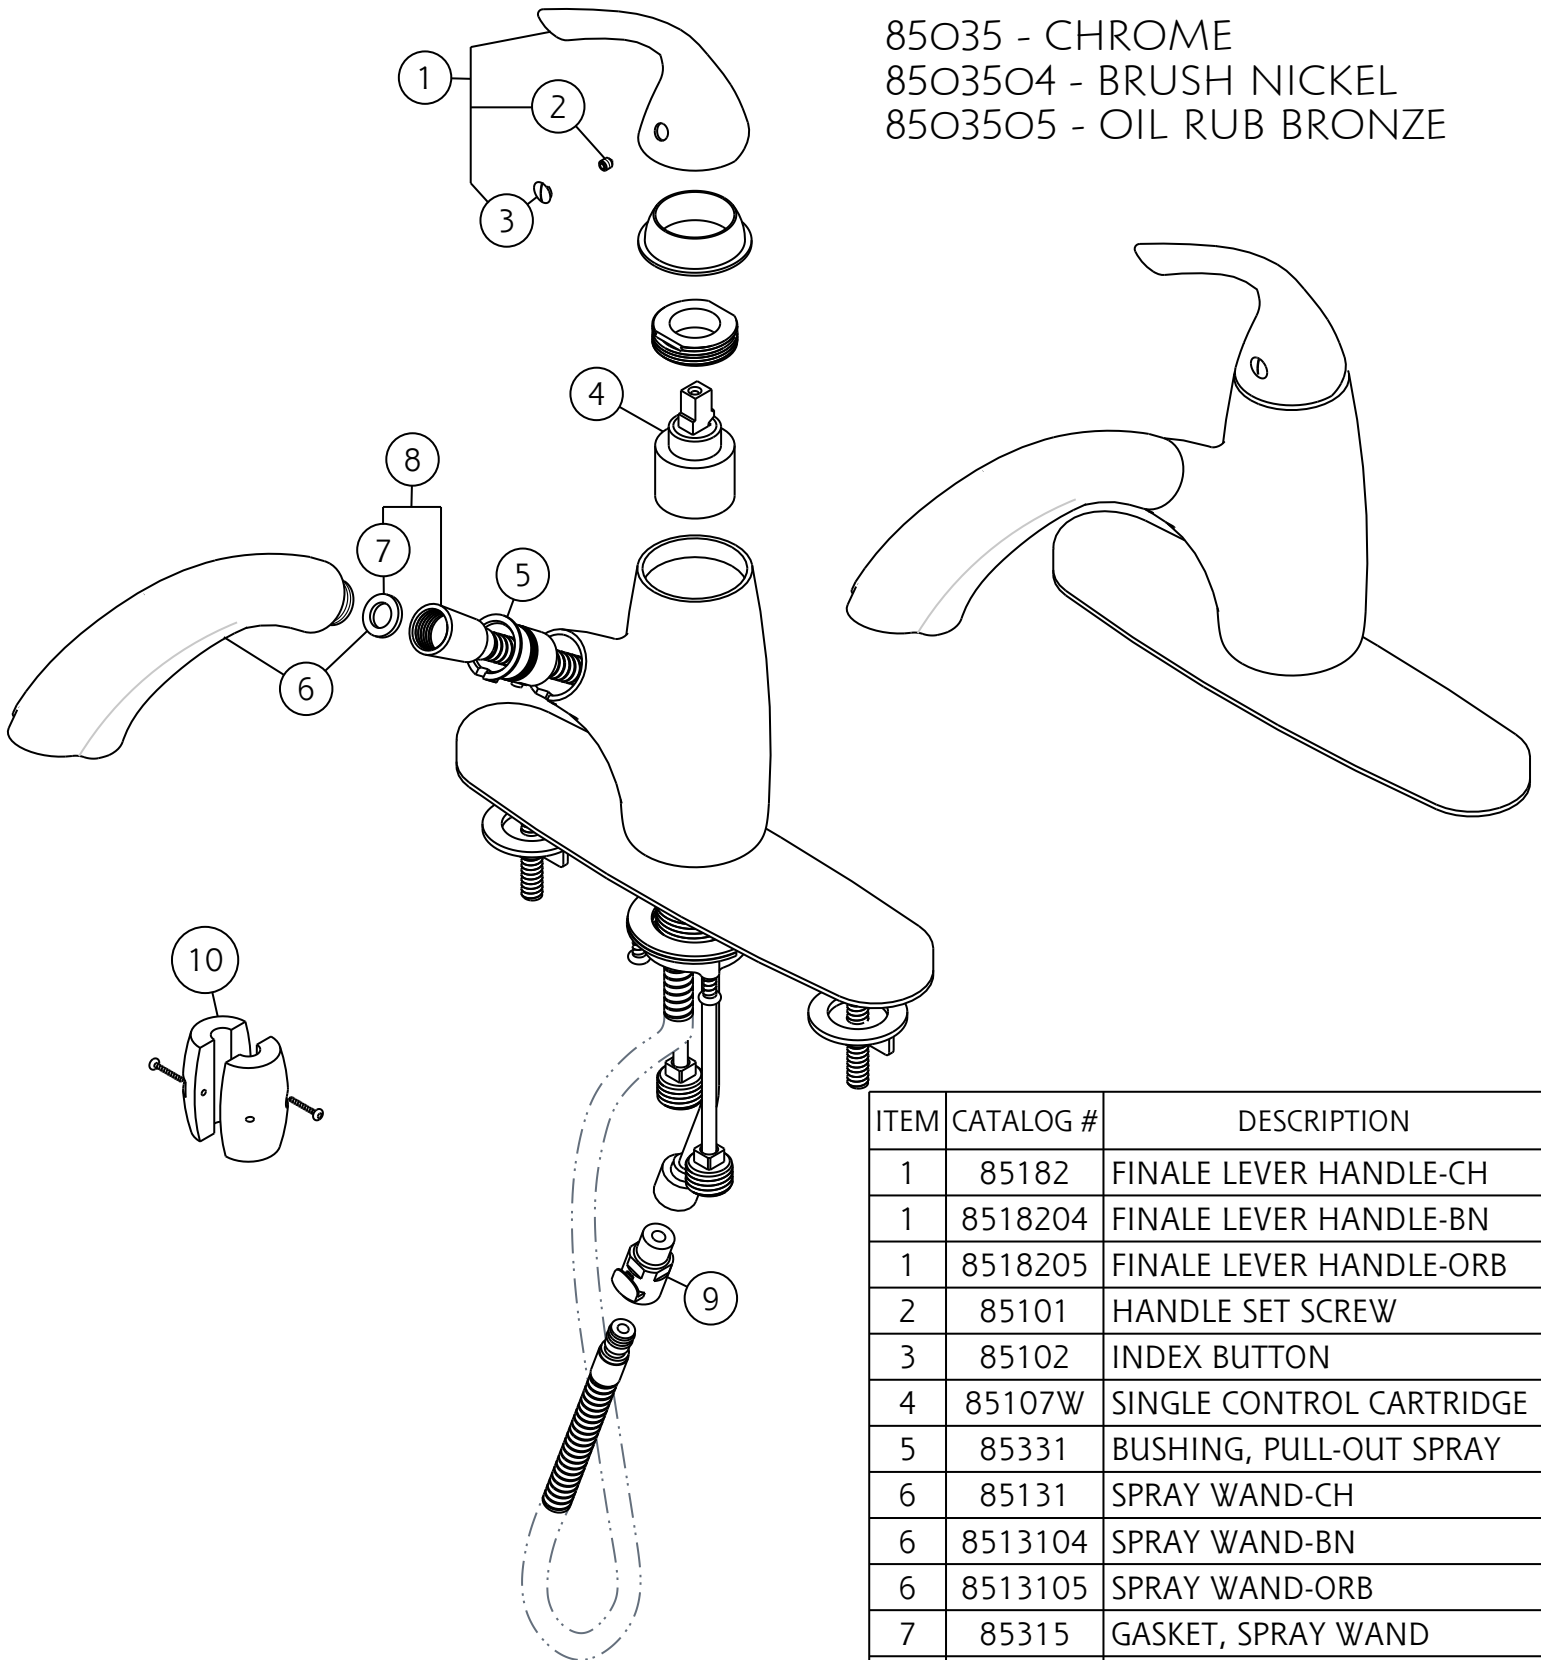

WOLVERINE BRASS, INC

FINALE PULL-OUT-SPRAY KITCHEN FAUCETS

85035 - CHROME
 8503504 - BRUSH NICKEL
 8503505 - OIL RUB BRONZE

ITEM	CATALOG #	DESCRIPTION
1	85182	FINALE LEVER HANDLE-CH
1	8518204	FINALE LEVER HANDLE-BN
1	8518205	FINALE LEVER HANDLE-ORB
2	85101	HANDLE SET SCREW
3	85102	INDEX BUTTON
4	85107W	SINGLE CONTROL CARTRIDGE
5	85331	BUSHING, PULL-OUT SPRAY
6	85131	SPRAY WAND-CH
6	8513104	SPRAY WAND-BN
6	8513105	SPRAY WAND-ORB
7	85315	GASKET, SPRAY WAND
8	85185W	SPRAY HOSE AND GASKET
9	85329	ADAPTER, QUICK CONNECT
10	85324	SPRAY HOSE WEIGHT