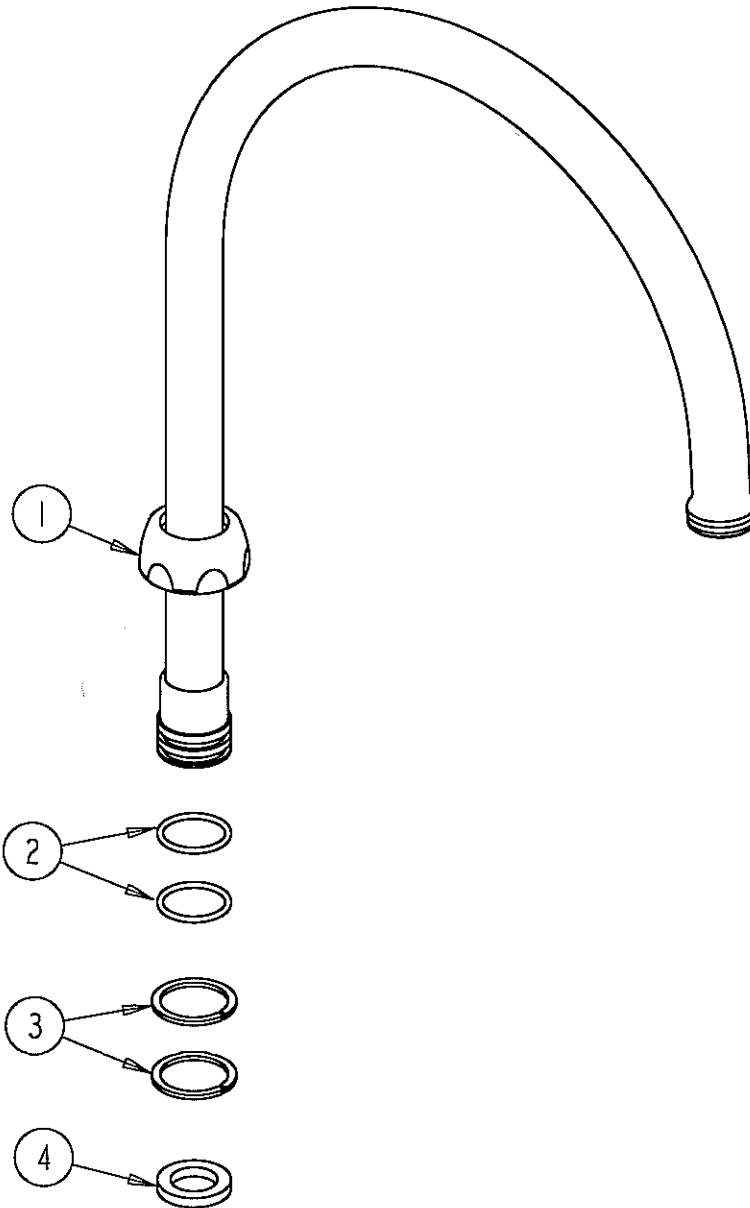

PARTS LIST

**CHICAGO
FAUCETS**
Last As Long As the Building

FINISH: CHROME OR BRASS
DATE: 2-7-97

GN8A

ITEM NO.	PART NO.	DESCRIPTION
1	1100-208	SPOUT NUT
2	50-035	O-RING
3	50-036	SPLIT WASHER
4	340-004	CELCON WASHER