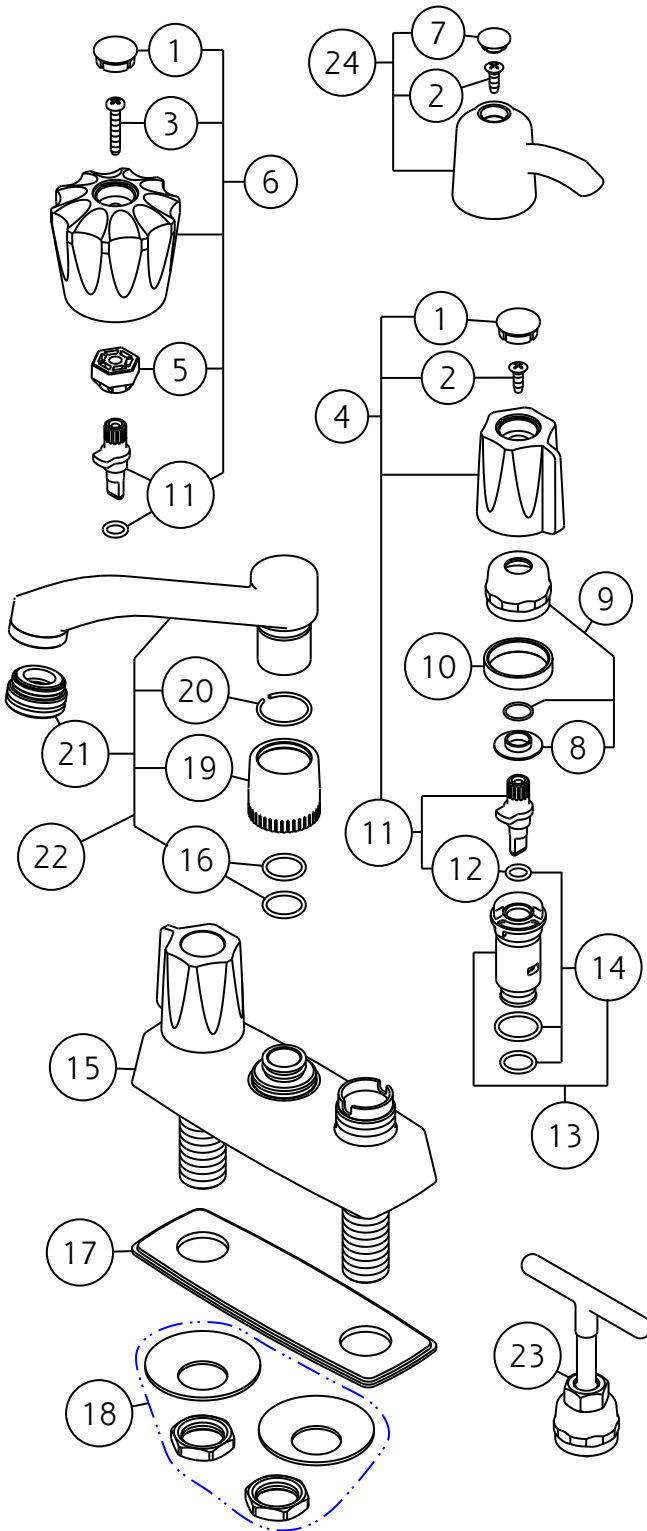

WOLVERINE BRASS, INC.

ENCORE TWO HANDLE LAUNDRY FAUCET

BLKO320
CLEAR ACRYLIC HANDLES

BLKO350
LEVER HANDLES

BLKO305
SMALL CANOPY HANDLES

ITEM	CATALOG #	DESCRIPTION
1	24387	ACRYLIC INDEX BUTTON - COLD
1	24388	ACRYLIC INDEX BUTTON - HOT
2	24909	SELF TAPPING SCREW 8-32x1/2"
3	23919	1" SELF TAPPING SCREW
4	MF00005	CANOPY HANDLE PAIR WITH STEMS
5	24972	ACRYLIC HANDLE PLASTIC INSERT
6	MF00020	ACRYLIC HANDLE PAIR WITH STEMS
7	42196	INDEX BUTTONS H/C-WH 25810/25811
7	42194	INDEX BUTTONS H/C-CH 25810C/25811C
8	25747	VALVE CARTRIDGE STEM HAT
9	42366	CAPNUT, STEM HAT, O-RING
10	24437	BLACK PLASTIC SPACER
11	57612	STEM PAIR-HOT/COLD DELRIN
11	58612	STEM-HOT/BLACK DELRIN
11	58613	STEM-COLD/WHITE DELRIN
12	0025750	VALVE CARTRIDGE STEM O-RING
13	53571	CARTIDGE ASSEMBLY HOT OR COLD
14	42385	3 O-RINGS
15	25600	4" FAUCET DECK COVER-CH
16	0025211	SPOUT HUB O-RING
17	24679	4" FAUCET PUTTY PLATE
18	42582	MTG NUTS/WASHERS BAG
19	25571	D-TUBE SPOUT NUT-CH
20	25578	D-SPOUT SNAP RING
21	43287	HOSE ADAPTER-D-SPOUT LAUNDRY
22	MFK0000	LAUNDRY 6" D-SPOUT ASSEMBLY-CH
23	55729W	CARTRIDGE PULLER, 2 HANDLE FCT.
24	MF00050	LEVER HANDLE PAIR - NO STEMS