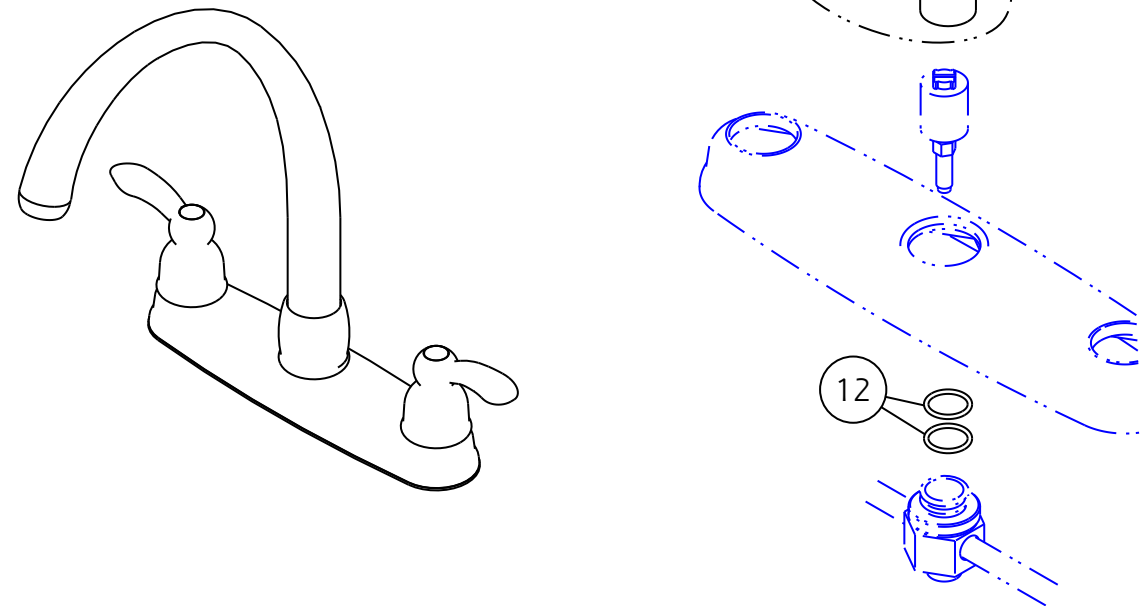

# WOLVERINE BRASS, INC. ESSENCE TWO LEVER HANDLE KITCHEN FAUCET

## ELLIPTICAL SPOUT

ESK0360 - CHROME - LESS SPRAY  
 ESK7360 - CHROME - WITH SPRAY  
 ESK7400 - BRUSH NICKEL - WITH SPRAY

## HYDROFORM HI-RISE SPOUT WITH SPRAY

ESK7340 - CHROME  
 ESK7440 - BRUSH NICKEL

ITEM	CATALOG #	DESCRIPTION
1	ES00003	ESSENCE LEVER HANDLE H/C-CH
1	ES00004	ESSENCE LEVER HANDLE H/C-BN
2	42196	HANDLE BUTTONS-HOT/COLD-WH
2	42194	HANDLE BUTTONS-HOT/COLD-CH
2	42195	HANDLE BUTTONS-HOT/COLD-BN
3	42385	3 O-RINGS
4	24909	SELF TAPPING SCREW 8-32x1/2"
5	42366	CAPNUT, STEM HAT & O-RING
6	25859	STEM HAT O-RING
7	25747	VALVE CARTRIDGE STEM HAT
8	57613	STEM PAIR-HOT/COLD-PLATED BRASS
8	53573	STEM-HOT-PLATED BRASS
8	53574	STEM-COLD-PLATED BRASS
9	0025750	VALVE CARTRIDGE STEM O-RING
10	53571	SHORT CARTRIDGE ASSY-HOT OR COLD
11	2586803	DECK COVER-CH
11	2586804	DECK COVER-BN
12	0025211	SPOUT HUB O-RING .614x.07
12A	0443507	O-RING 9/16 ID X 3/32 WALL
13	0025867	CENTENNIAL KITCHEN PUTTY PLATE
14	ES00300	ESSENCE ELLIPTICAL KITCHEN SPOUT-CH
14	ES00400	ESSENCE ELLIPTICAL KITCHEN SPOUT-BN
14A	ESK0030	ESSENCE HI-RISE KITCHEN SPOUT-CH
14A	ESK0040	ESSENCE HI-RISE KITCHEN SPOUT-BN
15	51031	2.2 GPM MALE AERATOR-CH
15	51036	1.8 GPM MALE AERATOR-CH
15	2575304	2.2 GPM MALE AERATOR-BN
15	2589704	1.8 GPM MALE AERATOR-BN
16	25578	D SPOUT SNAP RING
17	24638	ELLIPTICAL SPOUT NUT-CH
17	2463804	ELLIPTICAL SPOUT NUT-BN
18	25618	KITCHEN SPRAY DIVERTER
19	51058	SPRAY HOSE ASSEMBLY-CH
19	51060	SPRAY HOSE ASSEMBLY-BN
20	42267	HOSE HOLDER (PLASTIC)-CH
20	42266	HOSE HOLDER (PLASTIC)-BN
21	42582	MTG. NUTS/WASHERS BAG