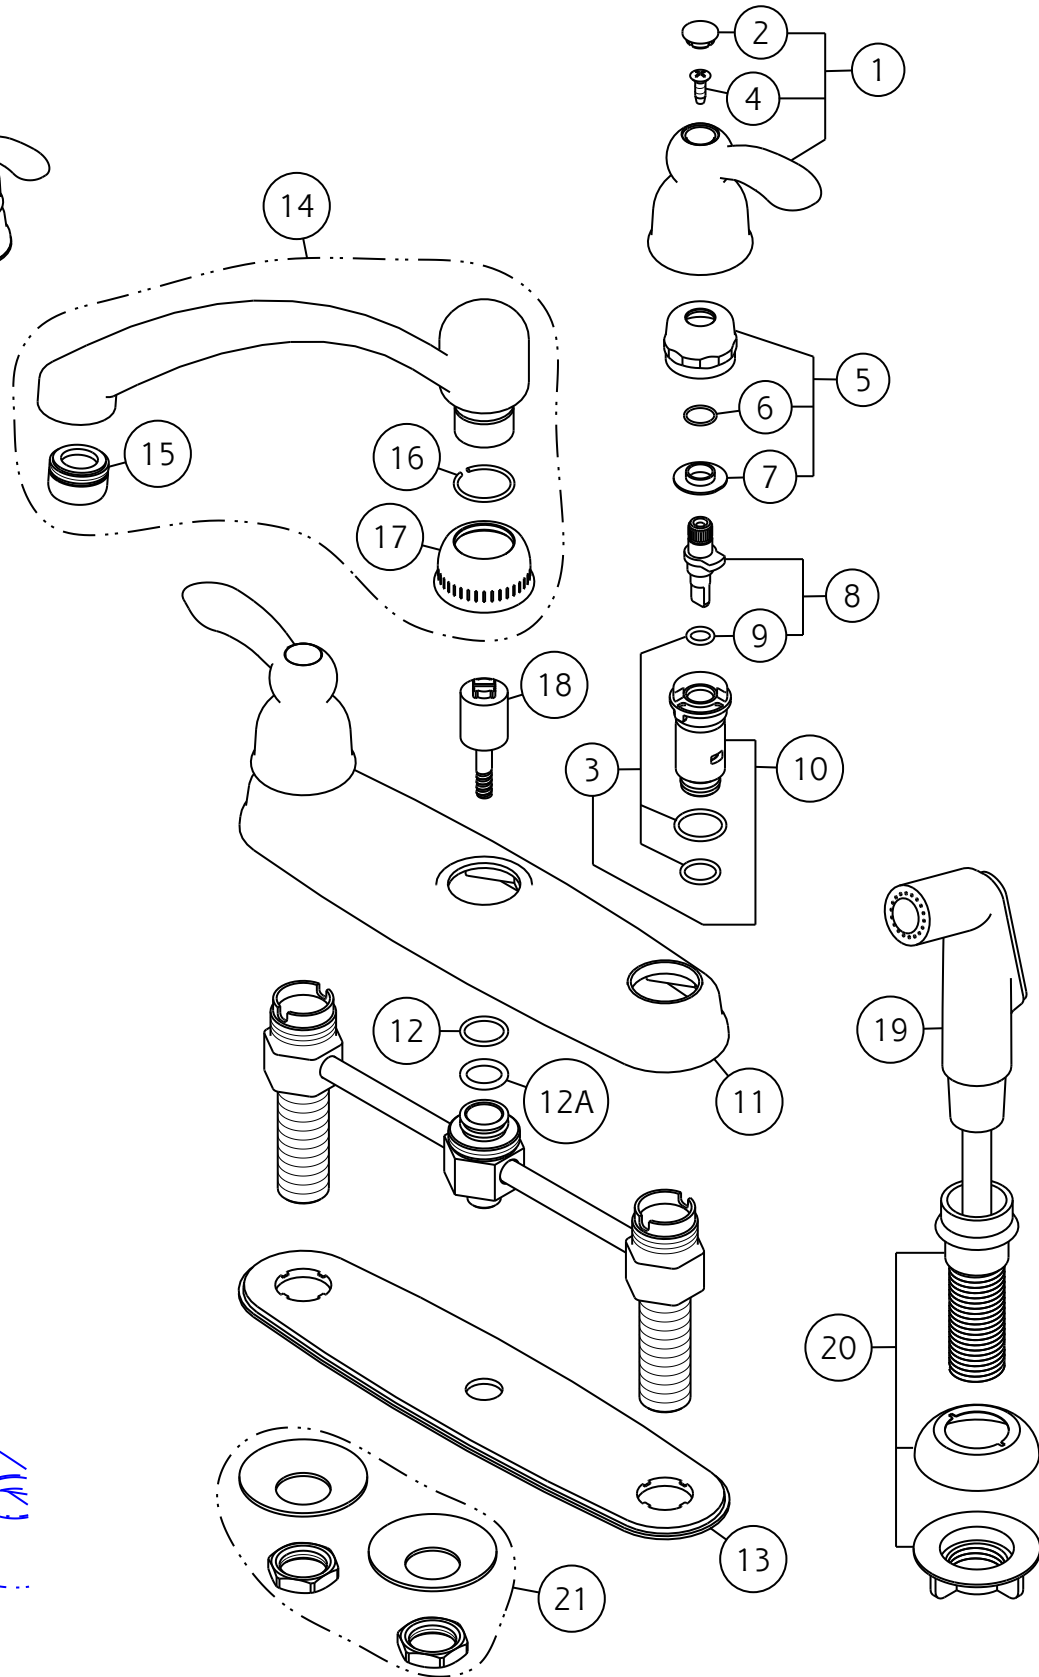

# WOLVERINE BRASS, INC. ESSENCE TWO LEVER HANDLE KITCHEN FAUCET

## ELLIPTICAL SPOUT

ESK0360 - CHROME - LESS SPRAY  
 ESK7360 - CHROME - WITH SPRAY  
 ESK7400 - BRUSH NICKEL - WITH SPRAY

## HYDROFORM HI-RISE SPOUT WITH SPRAY

ESK7340 - CHROME  
 ESK7440 - BRUSH NICKEL

ITEM	CATALOG #	DESCRIPTION
1	ES00003	ESSENCE LEVER HANDLE H/C-CH
1	ES00004	ESSENCE LEVER HANDLE H/C-BN
2	42196	HANDLE BUTTONS-HOT/COLD-WH
2	42194	HANDLE BUTTONS-HOT/COLD-CH
2	42195	HANDLE BUTTONS-HOT/COLD-BN
3	42385	3 O-RINGS
4	24909	SELF TAPPING SCREW 8-32x1/2"
5	42366	CAPNUT, STEM HAT & O-RING
6	25859	STEM HAT O-RING
7	25747	VALVE CARTRIDGE STEM HAT
8	57613	STEM PAIR-HOT/COLD-PLATED BRASS
8	53573	STEM-HOT-PLATED BRASS
8	53574	STEM-COLD-PLATED BRASS
9	0025750	VALVE CARTRIDGE STEM O-RING
10	53571	SHORT CARTRIDGE ASSY-HOT OR COLD
11	2586803	DECK COVER-CH
11	2586804	DECK COVER-BN
12	0025211	SPOUT HUB O-RING .614x.07
12A	0443507	O-RING 9/16 ID X 3/32 WALL
13	0025867	CENTENNIAL KITCHEN PUTTY PLATE
14	ES00300	ESSENCE ELLIPTICAL KITCHEN SPOUT-CH
14	ES00400	ESSENCE ELLIPTICAL KITCHEN SPOUT-BN
14A	ESK0030	ESSENCE HI-RISE KITCHEN SPOUT-CH
14A	ESK0040	ESSENCE HI-RISE KITCHEN SPOUT-BN
15	51031	2.2 GPM MALE AERATOR-CH
15	51036	1.8 GPM MALE AERATOR-CH
15	2575304	2.2 GPM MALE AERATOR-BN
15	2589704	1.8 GPM MALE AERATOR-BN
16	25578	D SPOUT SNAP RING
17	24638	ELLIPTICAL SPOUT NUT-CH
17	2463804	ELLIPTICAL SPOUT NUT-BN
18	25618	KITCHEN SPRAY DIVERTER
19	51058	SPRAY HOSE ASSEMBLY-CH
19	51060	SPRAY HOSE ASSEMBLY-BN
20	42267	HOSE HOLDER (PLASTIC)-CH
20	42266	HOSE HOLDER (PLASTIC)-BN
21	42582	MTG. NUTS/WASHERS BAG