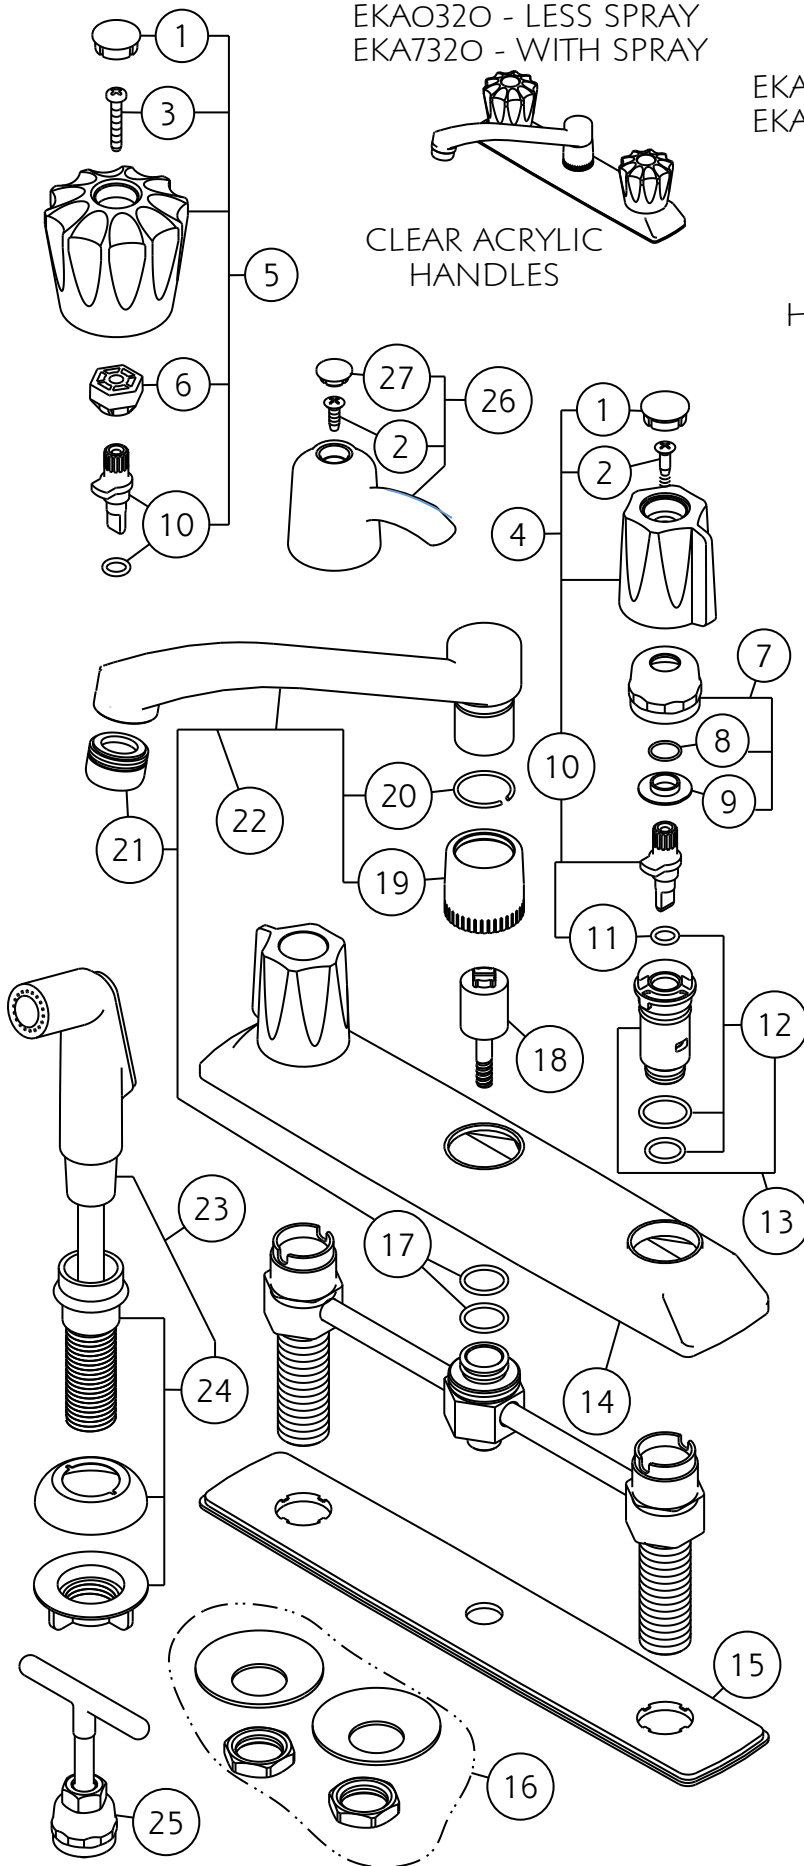

WOLVERINE BRASS, INC.

ENCORE KITCHEN FAUCET WITH D-TUBE SPOUT

EKA0320 - LESS SPRAY
EKA7320 - WITH SPRAY

EKA0305 - LESS SPRAY
EKA7305 - WITH SPRAY

EKA0350 - LESS SPRAY
EKA7350 - WITH SPRAY

CLEAR ACRYLIC
HANDLES

LEVER
HANDLES

SMALL CANOPY
HANDLES

ITEM	CATALOG #	DESCRIPTION
1	24387	ACRYLIC INDEX BUTTON-COLD
1	24388	ACRYLIC INDEX BUTTON-HOT
2	24909	SELF TAPPING SCREW 8-32x1/2
3	23919	1" SELF TAPPING SCREW
4	MF00005	CANOPY HANDLE PAIR W/STEMS
5	MF00020	ACRYLIC HANDLE PAIR W/STEMS
6	24972	ACRYLIC HANDLE PLASTIC INSERT
7	42366	CAPNUT, STEM HAT & O-RING
8	25859	STEM HAT O-RING
9	25747	VALVE CARTRIDGE STEM HAT
10	57612	STEM PAIR-HOT/COLD DELRIN
10	58612	STEM-HOT-BLACK DELRIN
10	58613	STEM-COLD-WHITE DELRIN
11	0025750	VALVE CARTRIDGE STEM O-RING
12	42385	3 O-RINGS
13	53571	CARTRIDGE ASSEMBLY
14	25599	DECK COVER-CH
15	25619	PUTTY PLATE
16	42582	MTG. NUTS/WASHERS BAG
17	0025211	SPOUT HUB O-RING
18	25618	SPRAY DIVERTER
19	25571	SPOUT NUT-CH
20	25578	SPOUT SNAP RING
21	51031	2.2 GPM MALE AERATOR
21	51036	1.8 GPM MALE AERATOR
22	MFA0000	D-TUBE SPOUT ASSEMBLY
24	42267	HOSE HOLDER (PLASTIC)-CH
25	55729W	CRTRG. PULLER, 2 HANDLE FCT.
26	MF00050	LEVER HANDLE PAIR-NO STEMS
27	42196	INDEX BUTTONS-HOT/COLD-WH