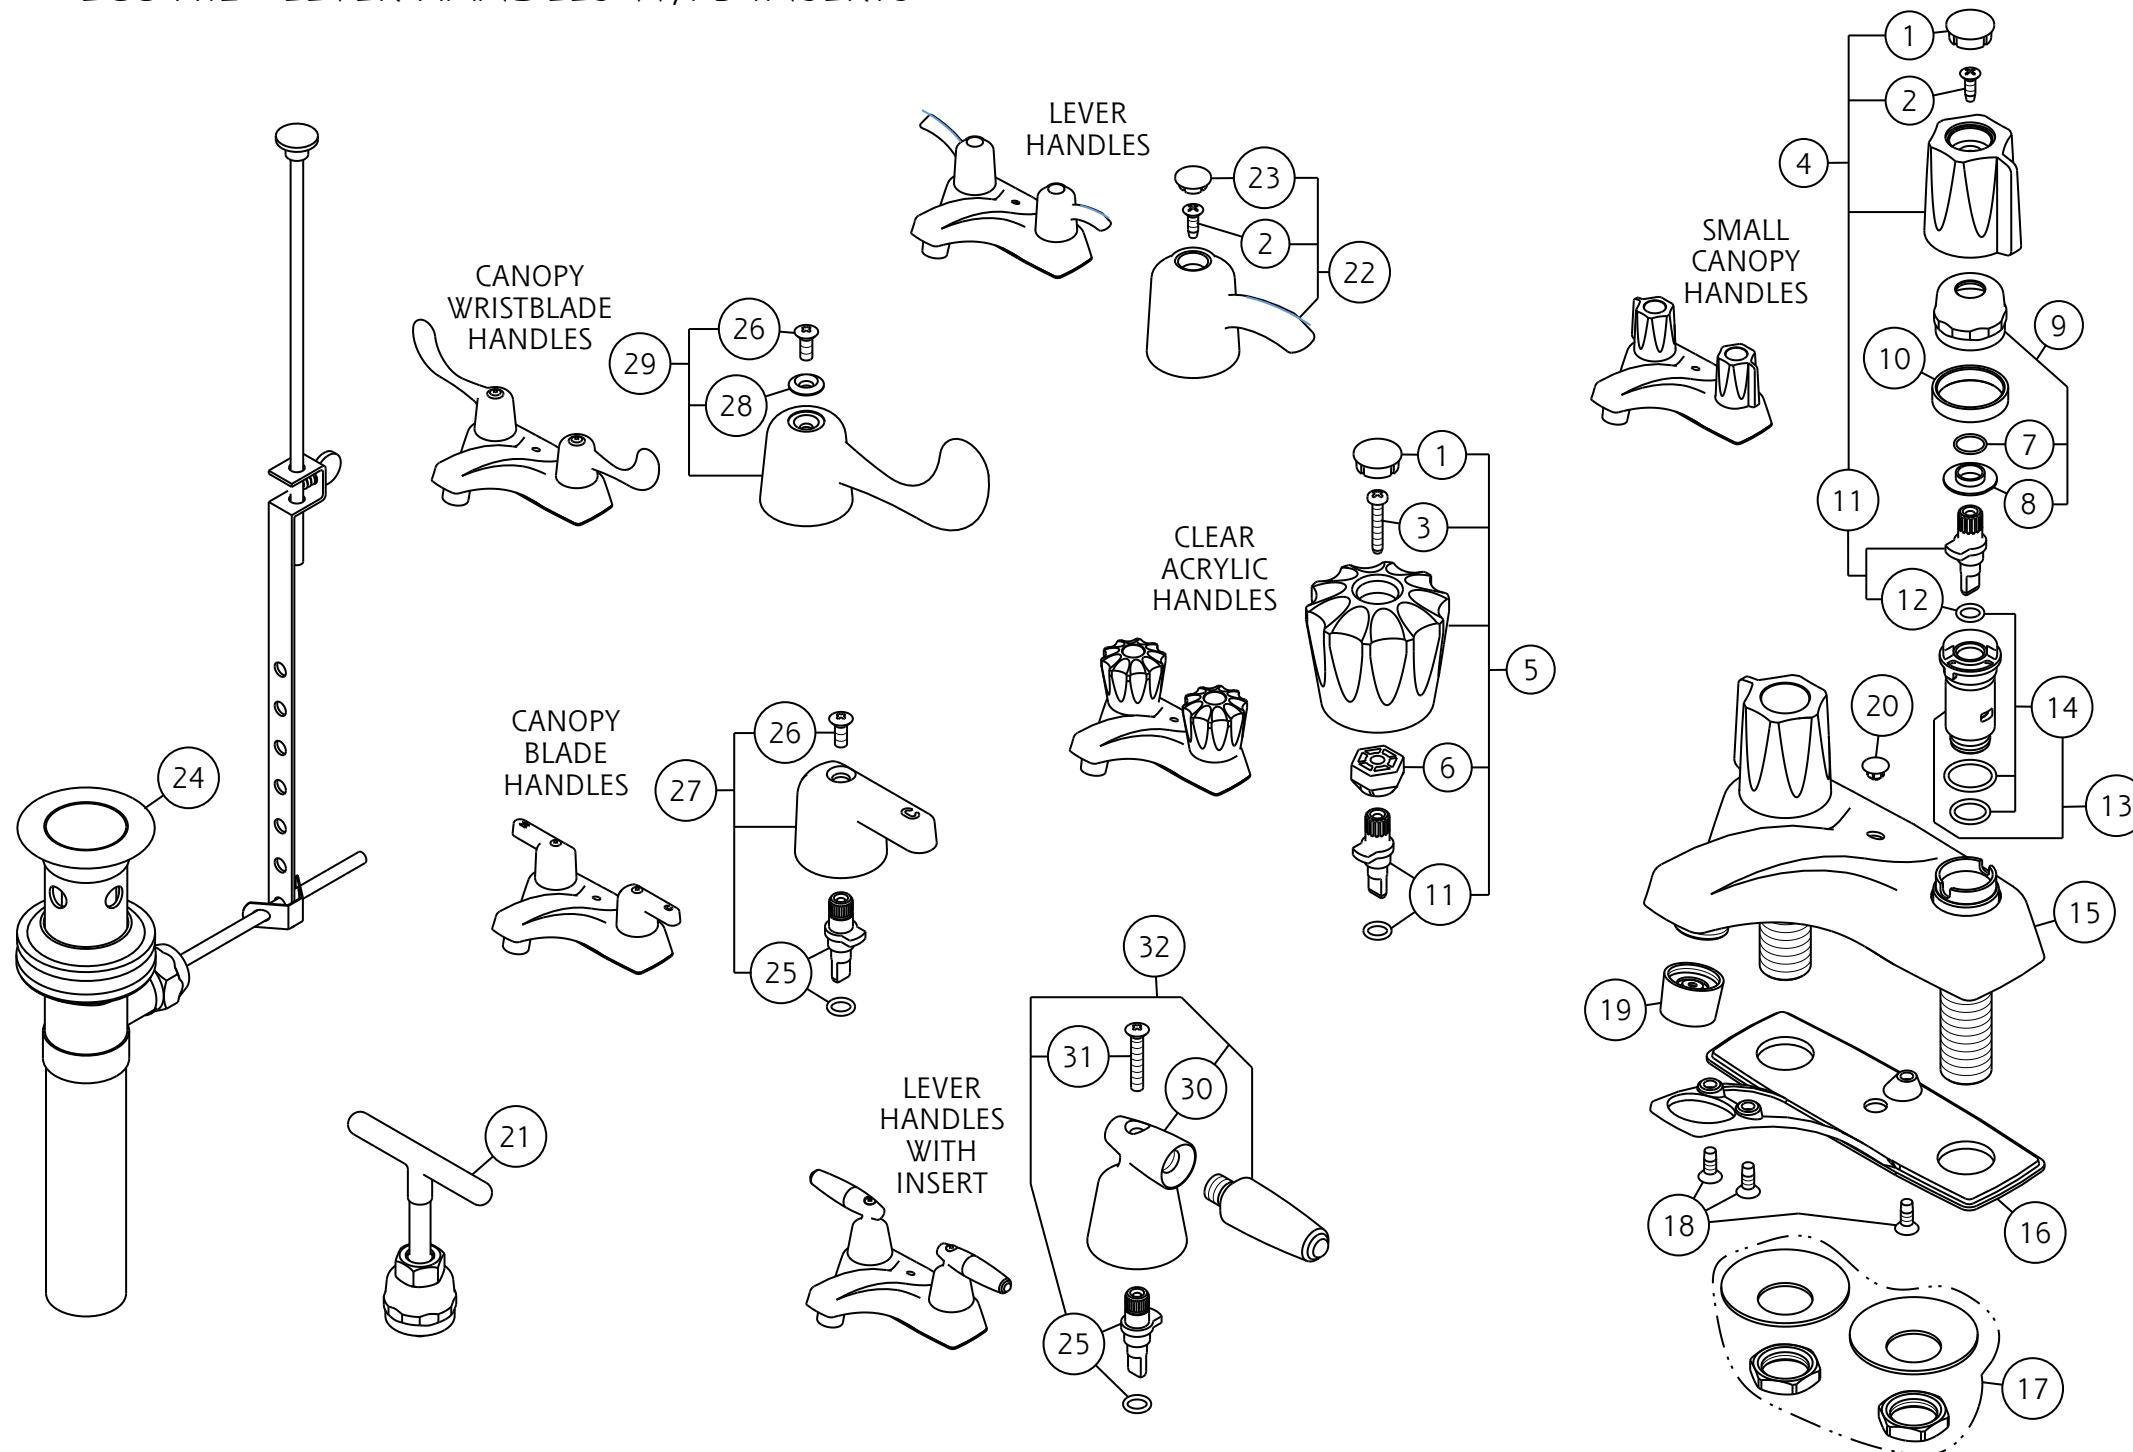

WOLVERINE BRASS, INC. ENCORE TWO HANDLE CHROME LAVATORY FAUCET

WITH POP-UP

- ECO1350 - LEVER HANDLES
- ECO2350 - LEVER HANDLES W/PLASTIC POP-UP
- ECO1305 - CANOPY HANDLES
- ECO1320 - CLEAR ACRYLIC HANDLES
- ECO1321 - CANOPY BLADE HANDLES
- ECO1330 - CANOPY WRISTBLADE HANDLES
- ECO1311 - LEVER HANDLES W/CH INSERT
- ECO1313 - LEVER HANDLES W/WH INSERTS
- ECO4412 - LEVER HANDLES W/PB INSERTS

ITEM	CATALOG #	DESCRIPTION
1	24387	ACRYLIC INDEX BUTTON, COLD
1	24388	ACRYLIC INDEX BUTTON, HOT
2	24909	SELF TAPPING SCREW 8-32x1/2"
3	23919	1" SELF TAPPING SCREW
4	MF00005	CANOPY HANDLE PAIR WITH STEMS
5	MF00020	ACRYLIC HANDLE PAIR WITH STEMS
6	24972	ACRYLIC HANDLE PLASTIC INSERT
7	25859	STEM HAT O-RING
8	25747	VALVE CARTRIDGE STEM HAT
9	42366	CAP NUT, STEM HAT, O-RING
10	24437	BLACK PLASTIC SPACER
11	57612	STEM PAIR-HOT/COLD DELRIN
11	58612	STEM-HOT/BLACK DELRIN
11	58613	STEM-COLD/WHITE DELRIN
12	0025750	VALVE CARTRIDGE STEM O-RING
13	53571	CARTIDGE ASSEMBLY HOT OR COLD
14	42385	3 O-RINGS
15	25637	4" LAVATORY TOP SHELL-CH
16	0024395	LAVATORY THROAT PLATE-CH
17	42582	MTG NUTS/WASHERS BAG
18	24396	10-24 x 1/2" SELF TAP SCREW
19	25893	1.2 GPM FE.AERATOR 55/64"-CH
19	25723	1.5 GPM FE.AERATOR 55/64"-CH
19	51030	2.2 GPM FE.AERATOR 55/64"-CH
20	25009	POP-UP ROD HOLE BUTTON-CH
21	55729W	CARTRIDGE PULLER, 2 HANDLE FCT.
22	MF00050	LEVER HANDLE PAIR (NO STEMS)
23	42196	INDEX BUTTONS H/C-WH 25810/25811
24	MF01000	POP-UP ASSEMBLY-CH
24	MF02000	PLASTIC POP-UP ASSEMBLY-CH
25	57613	STEM PAIR-H/C PLATED BRASS 23798/23800
26	23887	SCREW 8-32 x 1/2" OVAL-CH
27	MF00021	CANOPY BLADE HANDLE PAIR W/STEMS
28	25615	RED INDEX HANDLE SCREW RING
28	25616	BLUE INDEX HANDLE SCREW RING
29	MF00043	CANOPY WRIST BLADE HDL PAIR-CH
30	25049	LEVER HANDLE BASE-CH
31	25057	LEVER HANDLE SCREW-CH
32	MF00011	LEVER HANDLE PAIR WITH STEMS-CH INSERT
32	MF00022	LEVER HANDLE PAIR WITH STEMS-WH INSERT
32	MF00012	LEVER HANDLE PAIR WITH STEMS-PB INSERT