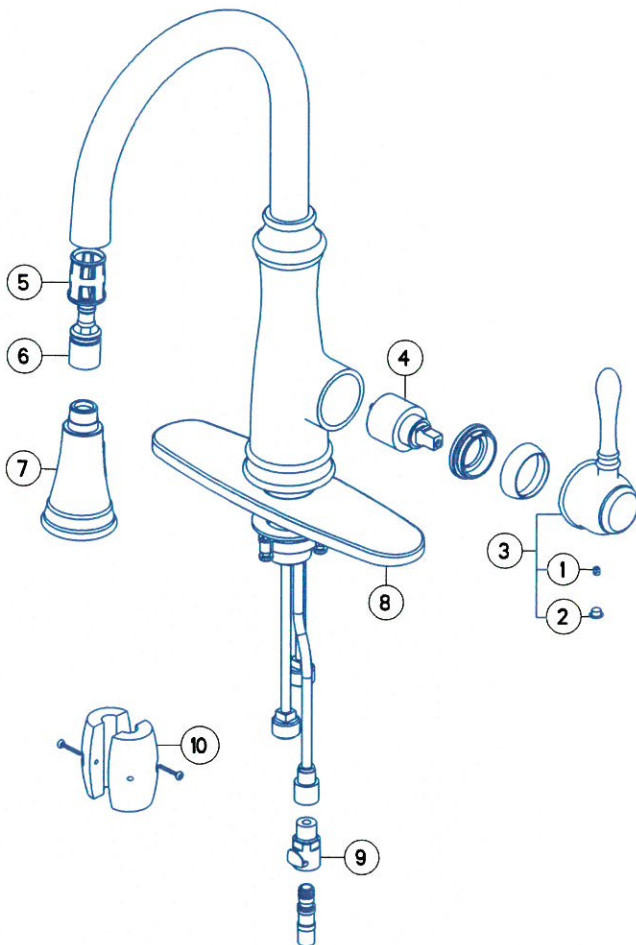

WOLVERINE BRASS, INC.

TIMELESS™ PULL-DOWN-SPRAY KITCHEN FAUCET

81501 CHROME

81502 BRUSH NICKEL

81503 OIL RUB BRONZE

ITEM	CATALOG #	DESCRIPTION
1	86333	HANDLE SET SCREW
2	81498	HANDLE BUTTON - CHROME
2	8149804	HANDLE BUTTON - BRUSH NICKEL
2	8149805	HANDLE BUTTON - OIL RUB BRONZE
3	81499	HANDLE - CHROME
3	8149904	HANDLE - BRUSH NICKEL
3	8149905	HANDLE - OIL RUB BRONZE
4	85107W	SINGLE CARTRIDGE VALVE
5	85189	PULL-DOWN SPOUT BUSHING
6	85185W	PULL-DOWN (Nylon) SPRAY HOSE
7	81500	SPRAY WAND - CHROME
7	8150004	SPRAY WAND - BRUSH NICKEL
7	8150005	SPRAY WAND - OIL RUB BRONZE
8	81497	DECK COVER - CHROME
8	8149704	DECK COVER - BRUSH NICKEL
8	8149705	DECK COVER - OIL RUB BRONZE
9	85329	QUICK CONNECT P-O-S HOSE ADAPTER
10	85328	HOSE WEIGHT (For Nylon Hose)