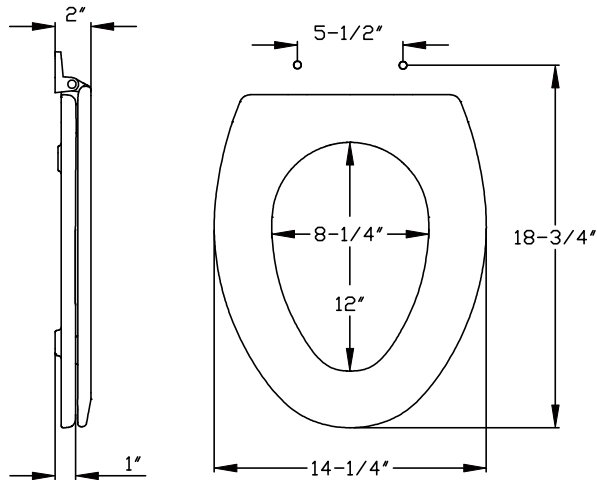

Molded Wood Seats Elongated Residential

900

Chrome

DETAILS

Molded wood seat for elongated bowl. Durable polypropylene skin-over-wood core that won't chip, dent, flatten, flake, scratch or fade.

Standard Features: